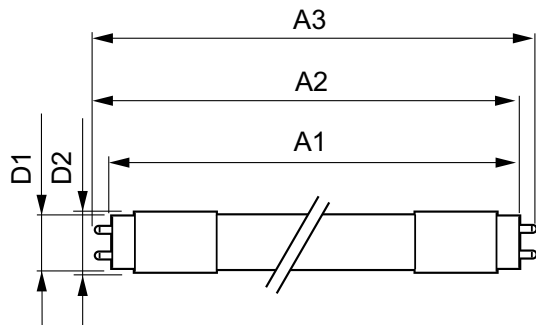

Order code	476523
Numerator - Quantity Per Pack	1
Numerator - Packs per outer box	10
Material Nr. (12NC)	929001824204
Net Weight (Piece)	0.146 kg
Model Number	9290018242

Dimensional drawing

TLED 1200mm HFV16-28W 2100lm 5000K ND