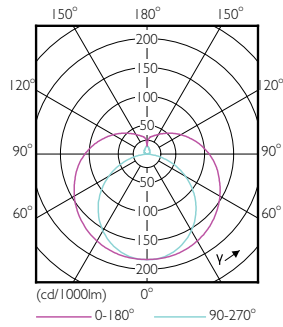

Order code	476523
Numerator - Quantity Per Pack	1
Numerator - Packs per outer box	10
Material Nr. (12NC)	929001824204
Net Weight (Piece)	0.146 kg
Model Number	9290018242

Dimensional drawing

TLED 1200mm HFV16-28W 2100lm 5000K ND

Product	D1	D2	A1	A2	A3
14T5HE/46-850/IF21/G/DIM 10/1	15.3 mm	18.4 mm	1147.8 mm	1154.9 mm	1162 mm

Photometric data

LEDtube 14W G5 850 200D DIM IF21

LEDtube 8W G5 830 200D DIM IF10

LEDtube 1200mm 17 W /850

CorePro LEDtube InstantFit T5