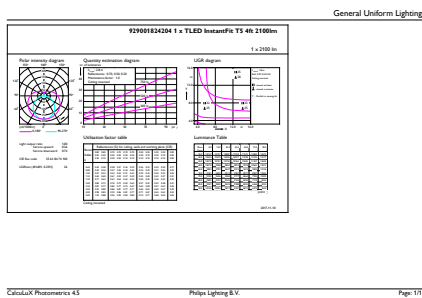

Order code	476523
Numerator - Quantity Per Pack	1
Numerator - Packs per outer box	10
Material Nr. (12NC)	929001824204
Net Weight (Piece)	0.146 kg
Model Number	9290018242

Dimensional drawing

TLED 1200mm HFV16-28W 2100lm 5000K ND

Product	D1	D2	A1	A2	A3
14T5HE/46-850/IF21/G/DIM 10/1	15.3 mm	18.4 mm	1147.8 mm	1154.9 mm	1162 mm

Photometric data

LEDtube 14W G5 850 200D DIM IF21

LEDtube 8W G5 830 200D DIM IF10

LEDtube 1200mm 17 W /850

CorePro LEDtube InstantFit T5