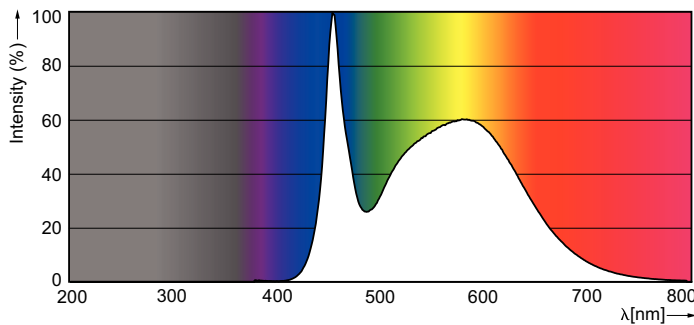

LEDtube 1200mm 17 W /850