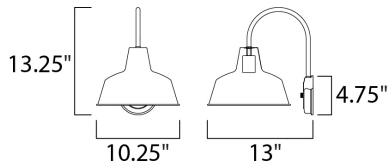

MEASUREMENTS

DIMENSION : 10.25" W x 13.25" H x 13" Ext
 BACK PLATE : 4.75" W x 4.75" H x 10.5" HCO
 HANGING WEIGHT : 2.86 lb

LAMPING

INPUT VOLTAGE : 120V
 BULB : 1 x 60W Incandescent E26 Medium , 60W Total
 BULB INCLUDED : (Not Included)
 DIMMABLE : Yes
 LIGHTING_DIRECTION : Down