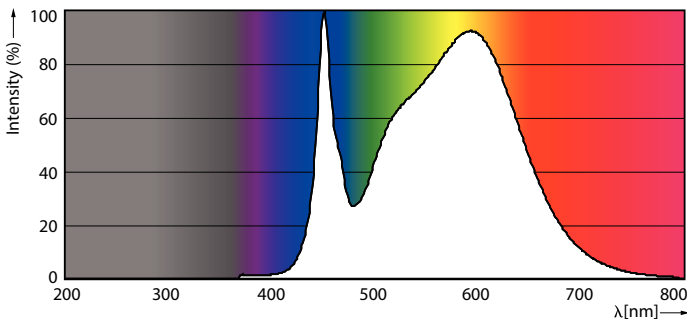

LEDtube PRO 12W G13 840 24D ND

LEDtube PRO 12W G13 840 24D ND