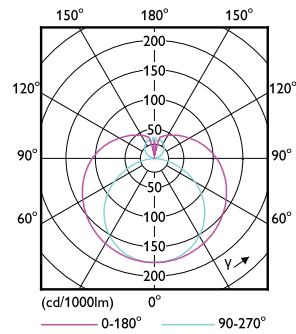

LEDtube PRO 12W G13 830 24D ND