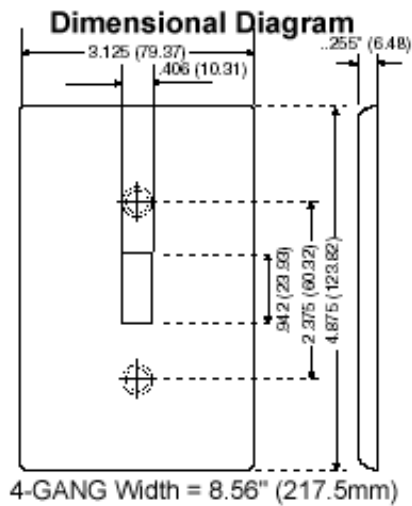

Item Description

4-Gang Decora/GFCI Device Decora Wallplate/Faceplate, Midway Size, Thermoset, Device Mount - Ivory

Technical Information

Product Features

Type: Midway Size

Gang: 4

Material: Thermoset

Color: Ivory

Mount: Device

Standards and Certifications: UL/CSA

UPC Code: 07847777915

Country Of Origin: United States

SPECIFICATION SUBMITTAL

JOB NAME:		CATALOG NUMBERS:	
<input type="text"/>		<input type="text"/>	<input type="text"/>
JOB NUMBER:		<input type="text"/>	<input type="text"/>