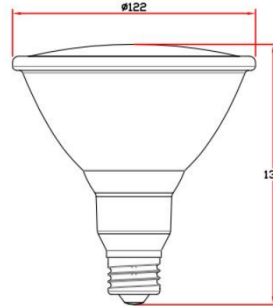

Installation

- Rated for indoor/outdoor use
- Suitable for damp/wet locations.
- Can't be used in totally enclosed fixtures
- Not for use with emergency exit fixtures or emergency exit lights
- Size:Φ4.8"(122mm)*H5.2"(132mm)

Specifications

Category	Light Bulb	Inner Package Length (Inch)	15.04
Bulb Shape	PAR38	Inner Package Width (Inch)	10.16
Bulb Base Type	E26	Inner Package Height (Inch)	6.1
Bulb Base Finish	Chrome	Inner Package Weight Per Unit (Lbs)	5.38
Color Temperature	3000K	Inner Package Weight Per Unit (Lbs)	6
Beam Angle	40°		
Finish	Silver		
CRI	80		
Average Life (Hours)	25000		
Estimated Yearly Energy Cost (11 ¢/Kwh)	2.17		
Life Based On 3Hrs/Day (Years)	22.83	Lamp Type	PAR38
Product Length (Inch)	N/A	Dry/Wet/Damp	Wet
Product Width (Inch)	4.8	Energy Star	YES
Product Height (Inch)	5.2	Power Factor	>0.9
Product Extension (Inch)	N/A	Current	160mA
Product Weight Per Unit (Lbs)	0.57	Lumen/Watt	78
Dimmable	YES	Warranty (Year)	3
Watts	18W	DLC (Yes/No)	No
Watt Equivalent	90W	Input Voltage	120V
Lumens	1400	Housing Material	Aluminum
Certification (UL/ETL/FCC)	UL	Lens	Plastic
Individual Box Length (Inch)	4.88	Led Type	Seoul
Individual Box Width (Inch)	4.88		
Individual Box Height (Inch)	5.71		
Individual Box Weight Per Unit (Lbs)	1.09		