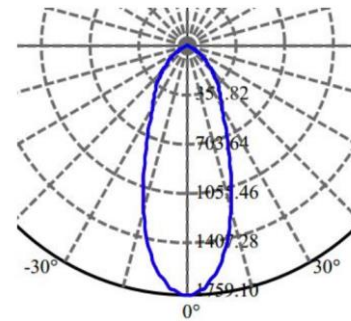

Installation

- Rated for indoor/outdoor use
- Suitable for damp/wet locations.
- Can't be used in totally enclosed fixtures
- Not for use with emergency exit fixtures or emergency exit lights
- Size:Φ4.8"(122mm)*H5.2"(132mm)

Specifications

Category	Light Bulb	Inner Package Length (Inch)	15.04
Bulb Shape	PAR38	Inner Package Width (Inch)	10.16
Bulb Base Type	E26	Inner Package Height (Inch)	6.1
Bulb Base Finish	Chrome	Inner Package Weight Per Unit (Lbs)	5.38
Color Temperature	3000K	Inner Package Weight Per Unit (Lbs)	6
Beam Angle	40°		
Finish	Silver		
CRI	80		
Average Life (Hours)	25000		
Estimated Yearly Energy Cost (11 ¢/Kwh)	2.17		
Life Based On 3Hrs/Day (Years)	22.83	Lamp Type	PAR38
Product Length (Inch)	N/A	Dry/Wet/Damp	Wet
Product Width (Inch)	4.8	Energy Star	YES
Product Height (Inch)	5.2	Power Factor	>0.9
Product Extension (Inch)	N/A	Current	160mA
Product Weight Per Unit (Lbs)	0.57	Lumen/Watt	78
Dimmable	YES	Warranty (Year)	3
Watts	18W	DLC (Yes/No)	No
Watt Equivalent	90W	Input Voltage	120V
Lumens	1400	Housing Material	Aluminum
Certification (UL/ETL/FCC)	UL	Lens	Plastic
Individual Box Length (Inch)	4.88	Led Type	Seoul
Individual Box Width (Inch)	4.88		
Individual Box Height (Inch)	5.71		
Individual Box Weight Per Unit (Lbs)	1.09		