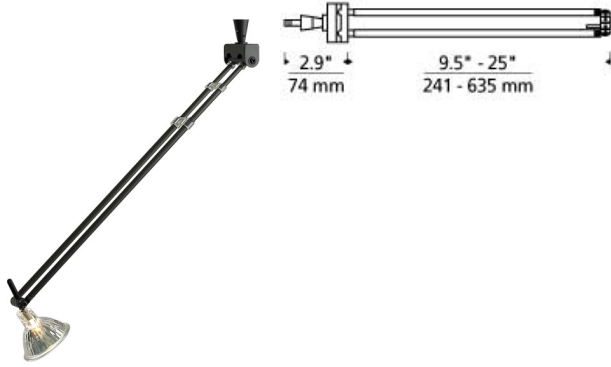

LOW - VOLTAGE HEADS

Tele Head

DESCRIPTION

Tele telescopes from 9" to 25" to bring the light right where you need it. Head rotates 360°, swivels 130° at the bracket, and the lamp rotates 290°. Low-voltage, MR16 lamp of up to 75 watts not included).

INSTALLATION

Socket terminates with FreeJack male connector, which may be installed into a system connector. Elements ordered with a system prefix include a connector for that system.

ACCESSORIES & OPTICAL CONTROLS

Backlight Shield, Barndoors, Cone Glass Shield, Lil Wok Shade, Round Glass Shield, Snap Louver Lens Holder

WEIGHT

0.52lb / 0.24kg ±

ORDERING INFORMATION

700 SYSTEM TEL

FINISH

FJ FREEJACK
 MP MONOPOINT
 MO MONORAIL
 MO2 TWO-CIRCUIT MONORAIL
 WMO WALL MONORAIL

Z ANTIQUE BRONZE
 S SATIN NICKEL

Note: MP includes 4" Round Flush Canopy.

700	TEL
FIXTURE TYPE:	_____
JOB NAME:	_____
NOTES:	_____