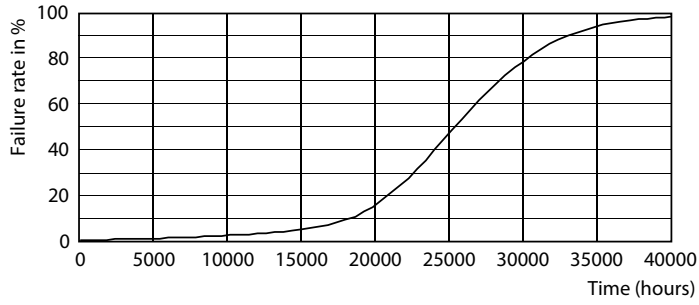

PAR30/PAR20 LED

Lifetime

14-120W E26 PAR38

14-120W E26 PAR38