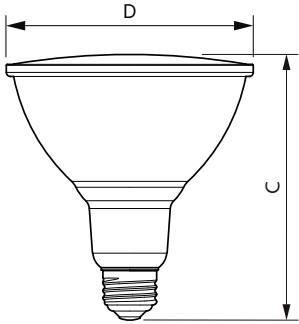

PAR30/PAR20 LED

Warnings and Safety

- Suitable for use in damp locations.
- Not for use in totally enclosed luminaires.
- Before replacing, turn off power and let lamp cool to avoid electrical shock or burn.
- CAUTION: Risk of electric shock— do not use where directly exposed to water
- NOTES: This device complies with Part 18 of the FCC rule. This product may cause interference with other devices. If interference occurs, change the location of the products involved. This RFLD device complies with Canadian ICES-005.

Dimensional drawing

Classic PAR30S 120V 9-75W 850lm 25D 3000

Product	D	C
10PAR30S/LED/830/F25/DIM/ULW/120V 6/1FB	94 mm	93 mm