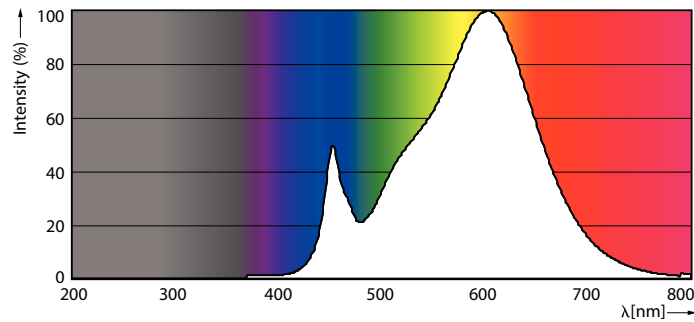

Photometric data

10-75W E26 PAR30S