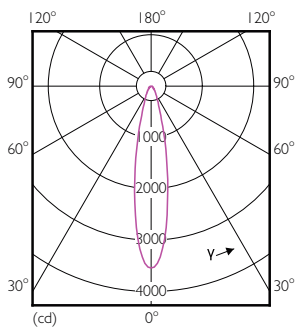

10-75W E26 PAR30S 25D 830 3000K