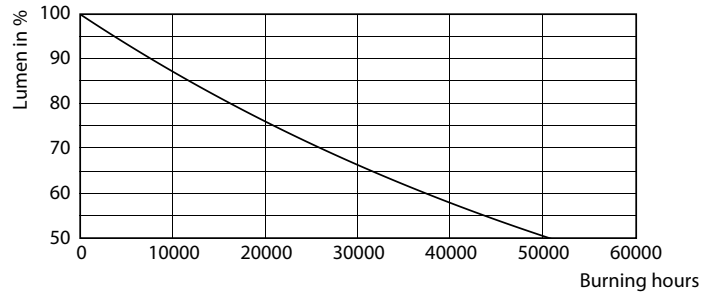

PAR30/PAR20 LED

Lifetime

14-120W E26 PAR38

14-120W E26 PAR38