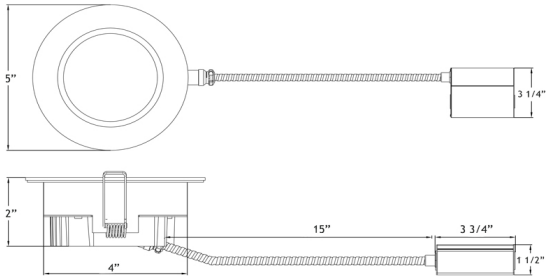

Lotus
LED
Lights

Type IC, Air-Tight, Wet & Plenum

DESCRIPTION

4" Round Recessed LED With Integral Driver In Connection Box
Commercial Grade Quality With Architectural Design

FEATURES & BENEFITS

2" Deep - Install Where Ceiling Space Is Limited
Type IC Rated - No Housing Required
CRI 90+ for True Color Rendering
Fast & Easy To Install - Save On Labor
Driver Inside Connection Box - No Junction Box Needed
Armored Cable & Metal Connectors - Open Plenum Rated

MOUNTING

Cut Hole In Ceiling And Snap Fixture In Opening With Attached Spring Clips. Ceiling Clearance Required: 2"

DIMENSIONS: ID 4" OD 5" Cut Out 4" to 4 1/4"

120V TRIAC Dimmable Driver Included

Optional 120V-347V Driver 0-10V Dimmable