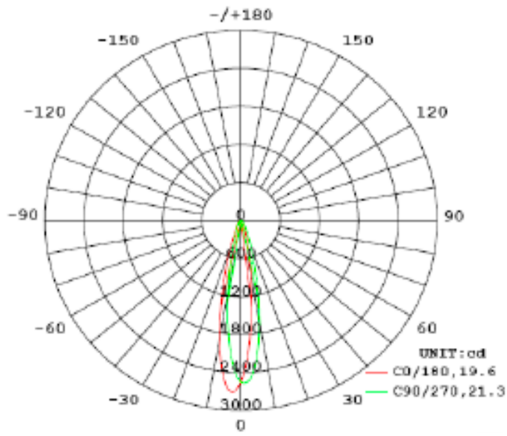

Light Distribution