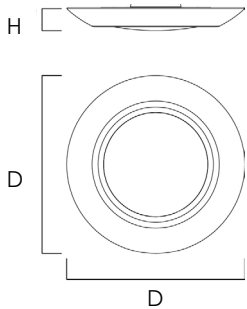

## 57652

- Slim design makes it a great substitute for recessed lighting
- Fully dimmable with CL Triac Dimmers
- High powered LEDs create a brighter shine
- Approved for use in closets and storage spaces
- Reduces energy consumption and operating costs by up to 80% over incandescent downlights
- Easy to install to all standard 4" J boxes
- Installs to 3" J-box with mounting bracket (*MSC030*)
- Suitable for wet locations
- Innovative design runs cooler to maximize energy efficiency
- High-powered LED output creates brighter shine
- Energy Star Certified, CRI 90+
- ETL/ cETL IP65

### MEASUREMENTS

DIMENSIONS : 7.5"D x 0.75"H