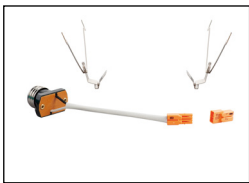

ACCESSORIES (Sold Separately):

RFK57652
Retrofit Conversion Kit