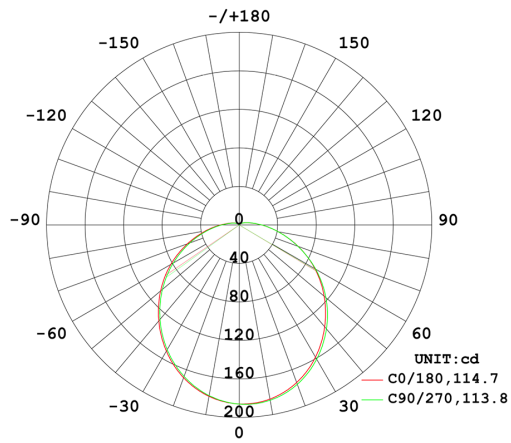

Light Distribution