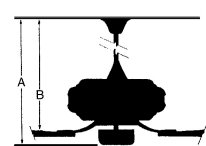

## MEASUREMENTS

Blade Finish:	Reversible Blades:		
	<b>No</b>		
Blade Material: <b>ABS</b>	Slope: <b>Yes</b>		
Blade Sweep: <b>44"</b>	No. of Blades: <b>3</b>	Blade Pitch: <b>14 DEGREES</b>	Hanging Weight: <b>9.26</b>
Downrod 1: <b>6</b>	Downrod 1 Outside Dia: <b>.75</b>	Downrod 2:	Downrod 2 Outside Dia:
Ceiling to Lowest Point: (Dim A) <b>12.75</b>	Ceiling to Blade (Dim B) <b>11.25</b>	Lead Wire: <b>8"</b>	Motor Size: <b>DC 123x30mm</b>