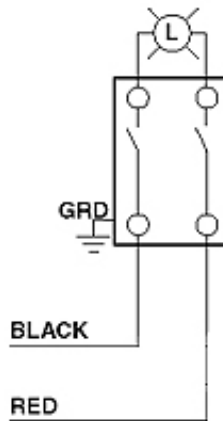

Wiring Diagram Double Pole

SPECIFICATION SUBMITTAL

JOB NAME:	CATALOG NUMBERS:	
____	____	____
JOB NUMBER:	____	____

Leviton Manufacturing Co., Inc.

201 North Service Road, Melville, NY 11747

Telephone: +1-800-323-8920 · FAX: +1-800-832-9538 · Tech Line (8:30AM-7:30PM E.S.T. Monday-Friday):

+1-800-824-3005

Leviton Manufacturing of Canada, Ltd.

165 Hymus Boulevard, Pointe Claire, Quebec H9R 1E9 · Telephone: +1-800-469-7890 ·

FAX: +1-800-824-3005 · www.leviton.com/canada

Leviton S. de R.L. de C.V.

Lago Tana 43, Mexico DF, Mexico CP 11290 · Tel.: (+52)55-5082-1040 · FAX: (+52)5386-

1797 · www.leviton.com.mx

Visit our Website at: www.leviton.com

© 2018 Leviton Manufacturing Co., Inc. All Rights Reserved. Subject to change without notice.

Leviton has a global presence.

If you would like to know where your local Leviton office is located please go to:

www.leviton.com/international/contacts/