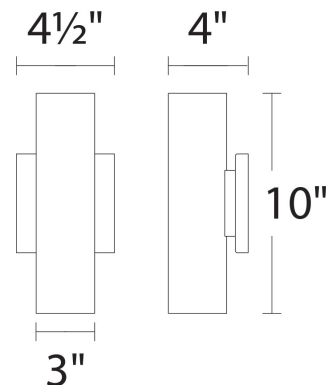

FINISHES

LINE DRAWING

WS-W36610