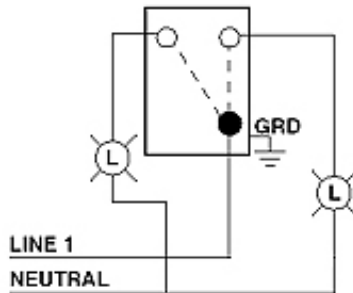

**Function:** Single-Pole Double-Throw

**Device Type:** Toggle Switch

#### Mechanical Specifications

**Termination:** Back or Side Wire

### Dimensional Diagram

### Wiring Diagram

Single-Pole, Double Throw (SPDT) Center OFF