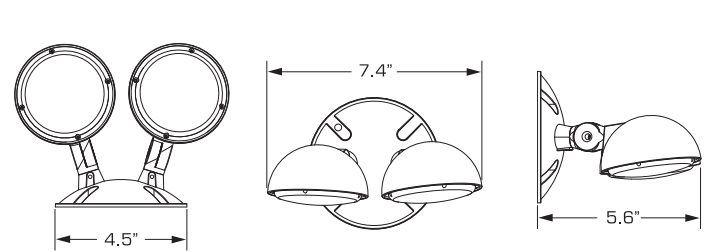

CORD

Double Remote Carton Weight: 1.2 lbs.
Master Carton Quantity: 20 each