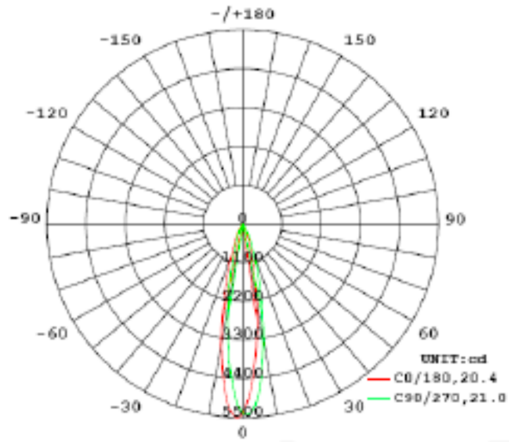

Light Distribution