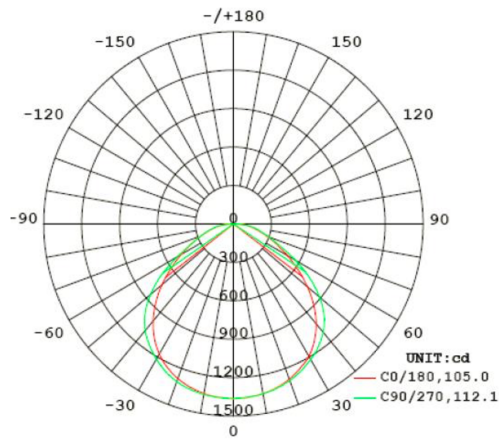

Light Distribution