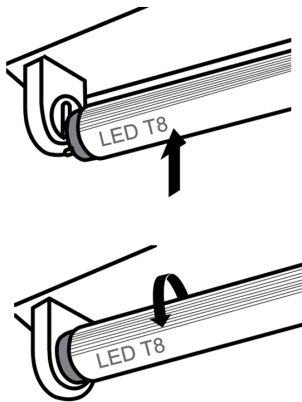

Listings

UL Listed	Yes
NSF Listed	Meets NSF/ANSI standards for use in Food Zone (non-contact), Splash, and Non-Food Zones
DLC Listed	This product is on the Design Lights Consortium (DLC) Qualified Products List and is eligible for rebates from DLC Member Utilities. DLC Product Code: P46HV71K
DLC Model Number	T8-15-48G-850-DIR
DLC Product Code	P46HV71K
CEC Status	Lawful for sale in California

Light Distribution

Ballast Performance

	0.78BF	0.88BF	1.88BF
Lumens	2015	2200	2900
System Power (W)	16	17.5	22.5

Case and Pallet Dimensions

	QTY	LENGTH	WIDTH	HEIGHT
CASE	25	49.2	7.9	7.3
PALLET	30	49.2	39.4	48.8

Wiring Diagram

Dimension