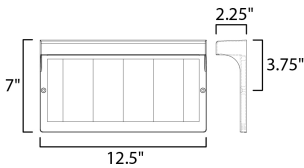

**MEASUREMENTS**

DIMENSION : 12.5" L 7" H x 2.25" Ext  
 BACK PLATE : 3.75" HCO  
 HANGING WEIGHT : 1.21 lb

**LAMPING**

INPUT VOLTAGE : 9-16V  
 LUMENS : 160 Rated (70 Del.)  
 BULB : 1 x 6W LED AC Integrated , 6W Total  
 BULB INCLUDED : (Integrated)  
 DIMMABLE :  
 CRI : 80 CRI  
 COLOR\_TEMP : 3000K  
 LIGHTING\_DIRECTION : Down