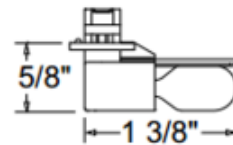

# TL201 Wedge Base Xenon Lamp Holder

**Description:**

TL201 Wedge Base Lamp Holder is ideal for linear lighting applications. Includes a stationary reflector to forward project more of the 360 degree light from the lamp. Offers a more symmetrical light distribution and a slightly higher output that is optimal for cove lighting applications. Finish available in White or Black. One 10 watt, low voltage T3.25 wedge base xenon lamp is required, but not included. 20,000 hour average lamp life. Does not require lenses or special handling. 1.38 inch width x .63 inch height. UL Listed. Compatible with Juno Lighting Trac 12 and Trac 12/25 low voltage track systems.

Shown in: White

List Price: \$8.88  
 Our Price: \$5.33

Shade Color: N/A  
 Body Finish: White  
 Lamp: 1 x T3/WEDGE/10W/12V Halogen  
 Wattage: 10W  
 Dimmer: Dimmable  
 Dimensions: 0.63"H x 1.38"W

Product Number: <b>JUN26482</b>			
Company:		Fixture Type:	Date: Sep 20, 2017
Project:		Approved By:	