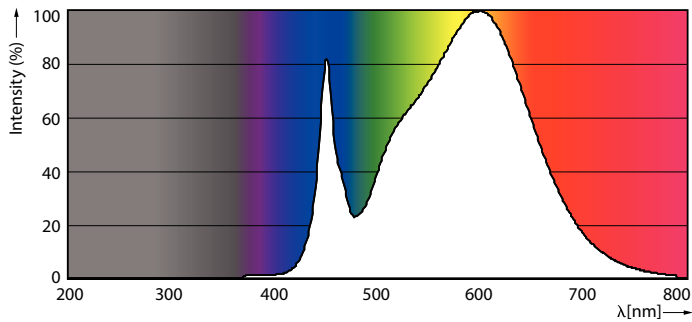

Photometric data

LEDtube 15,5W G13 T8 850

LEDtube 15,5W G13 T8 850