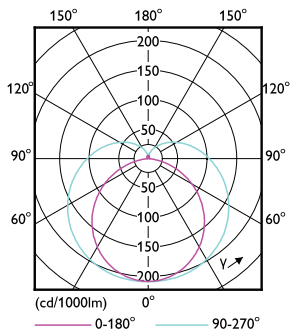

LEDtube 15,5W G13 T8