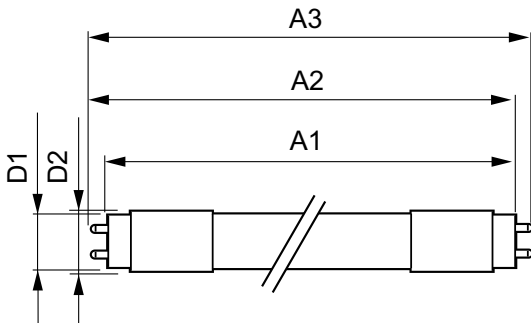

T8

Approval and Application

Energy Saving Product	Yes
Approbation Marks	RoHS compliance UL certificate DLC compliance

Product Data

Order product name	15.5T8/MAS/48-850/IF25/P 25/1
EAN/UPC - Product	046677545208

Order code	545200
Numerator - Quantity Per Pack	1
Numerator - Packs per outer box	25
Material Nr. (12NC)	929002016504
Net Weight (Piece)	0.230 kg
Model Number	9290020165

Dimensional drawing

TLED 1200mmT8 120-277 15.5W 2500lm 5000K