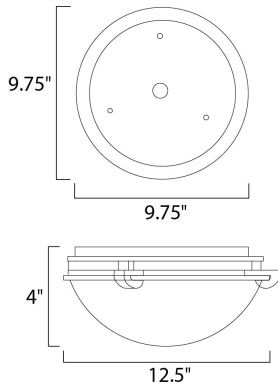

MEASUREMENTS

DIMENSION : 12.5" L x 12.5" W x 4," H
 HANGING WEIGHT : 1.85 lb

LAMPING

INPUT VOLTAGE : 120V
 LUMENS : 1,344 Rated (0 Del.)
 BULB : 2 x 60W (NOT INCLUDED), 120W Total
 DIMMABLE : Dimmable

FINISHES OPTION