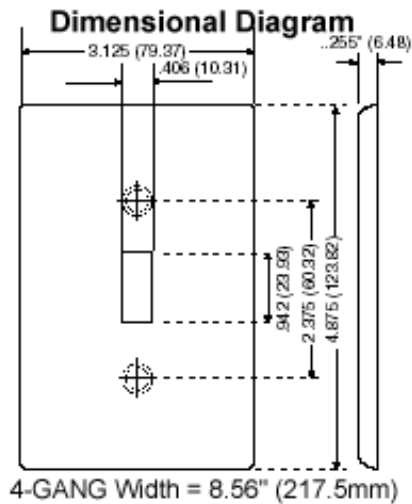

Item Description

4-Gang Toggle Device Switch Wallplate, Midway Size, Thermoset, Device Mount - Brown

Technical Information

Product Features

Type: Midway Size

Gang: 4

Material: Thermoset

Color: Brown

Mount: Device

Standards and Certifications: UL/CSA

UPC Code: 07847777897

Country Of Origin: United States

SPECIFICATION SUBMITTAL

JOB NAME:	CATALOG NUMBERS:	
<input type="text"/>	<input type="text"/>	<input type="text"/>
JOB NUMBER:	<input type="text"/>	<input type="text"/>