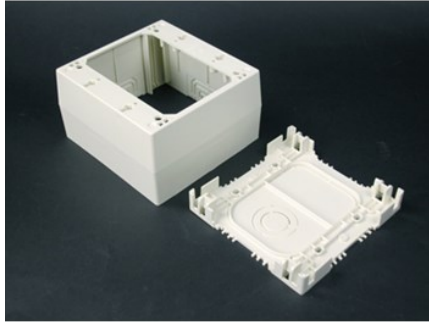

NM2000 EXTRA DEEP DEVICE BOX FITTING

NM2044-2 | [Wiremold](#)

FEATURES & BENEFITS

Mounts power/communications devices when additional depth is required. Has combination twistouts for 2700, 2800, 2900 and NM2000 Series Raceways. 4 3/4" L x 4 7/8" W x 2 3/4" D (121mm L x 124mm W x 70mm D). 2-Gang.

- This product meets the material restrictions of RoHS

SPECIFICATIONS

Video: [Installation Guidelines for Plugmold® in the City of Chicago.](#)

GENERAL INFO

Product Series: NM2000

Component Type: Boxes

LISTING AGENCIES/THIRD PARTY CERTIFICATIONS