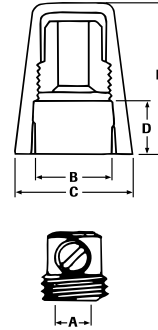

WIRE TERMINATION

WWW.IDEALIND.COM • 1-800-435-0705 CUSTOMER ASSISTANCE

Set Screw Wire Connector Dimensions (inches)

Insert		Shell			
Model	A	B	C	D	E
10	9/64	13/32	1/2	15/64	45/64
11	13/64	29/64	35/64	13/32	63/64
22	17/64	1/2	11/16	13/32	1