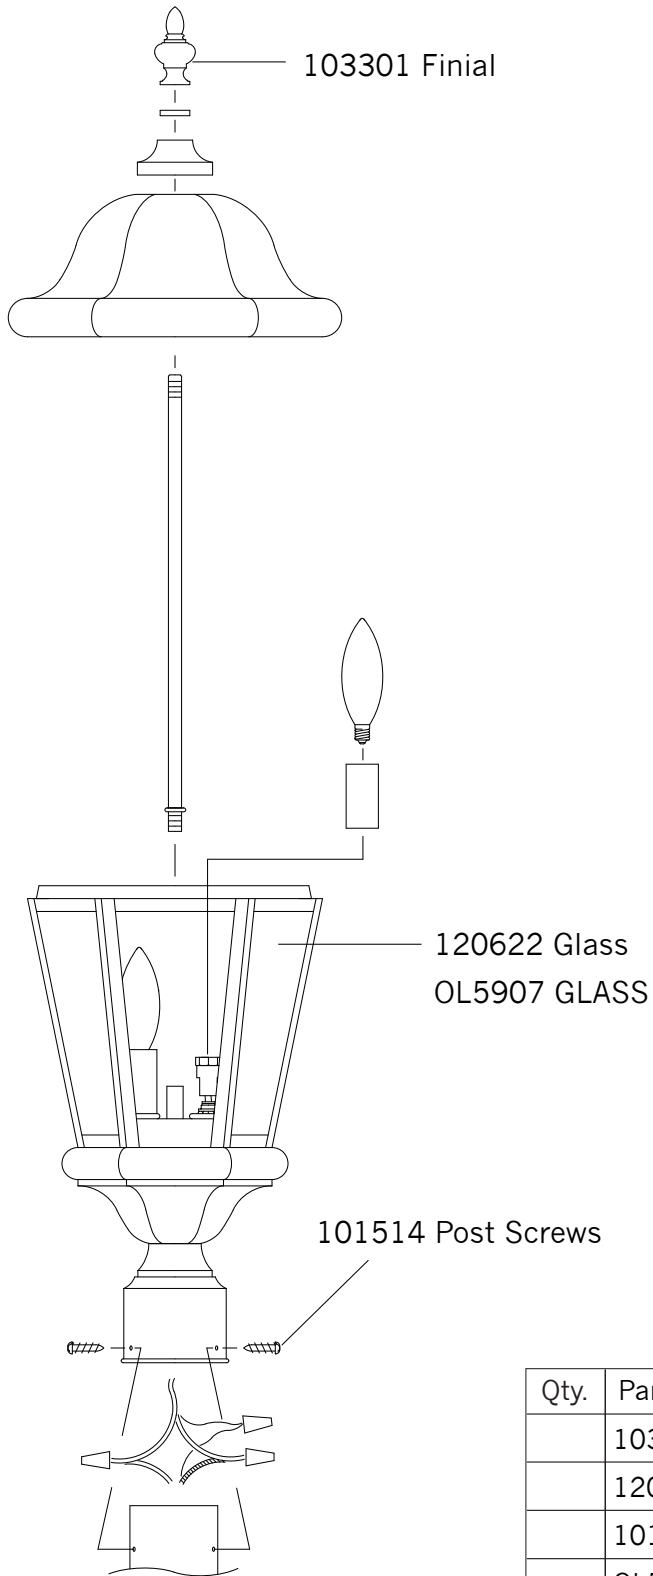

Replacement Parts For

OL5907

10/2012

Qty.	Part #	Description
	103301	Finial
	120622	Glass
	101514	Post Screws
	OL5907 GLASS	Glass

FEISS®

EST. 1955