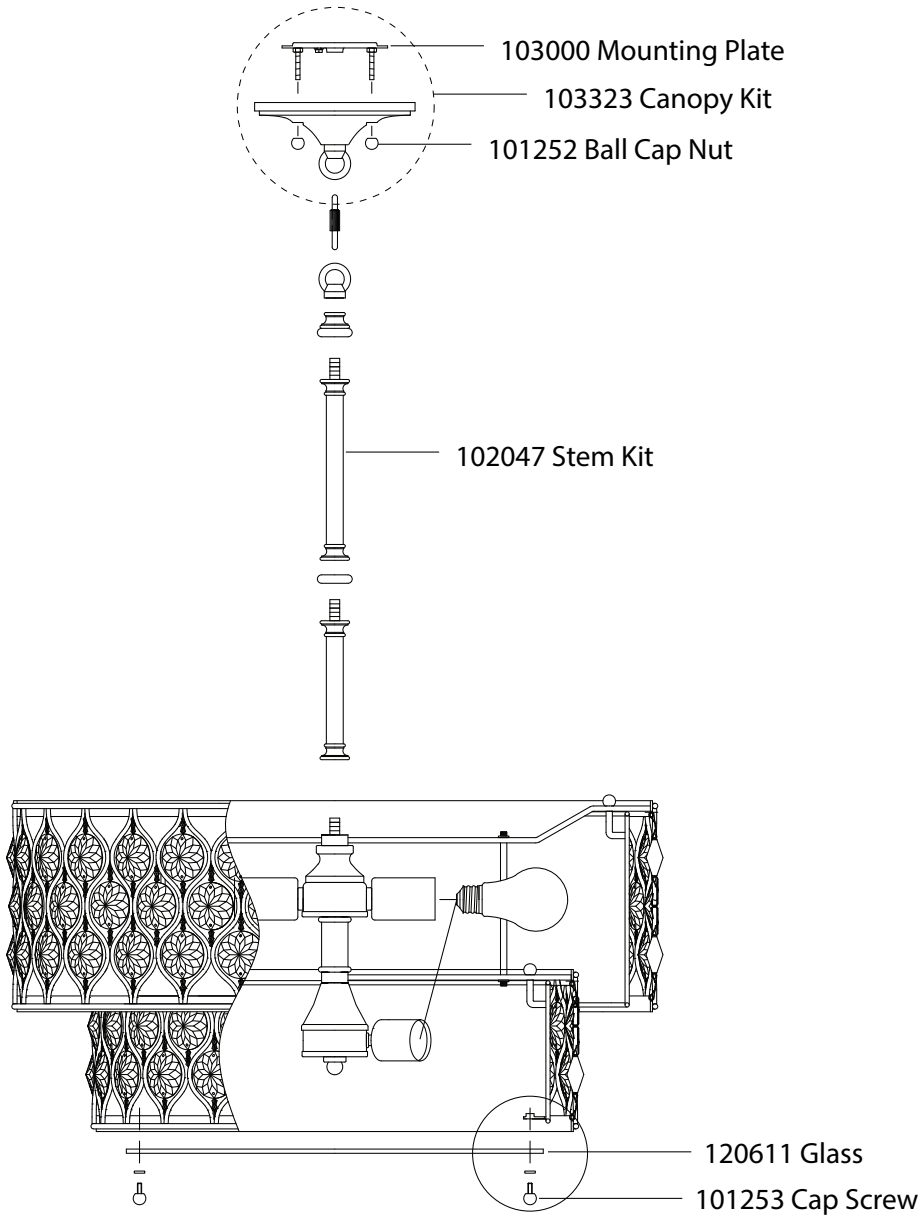

Replacement Parts For **F2707/6**

Qty.	Part #	Description
	105100	Replacement Crystal Kit
	103323	Canopy Kit
	103000	Mounting Plate
	120611	Glass
	101252	Ball Cap Nut
	102047	Stem Kit
	101253	Cap Screw