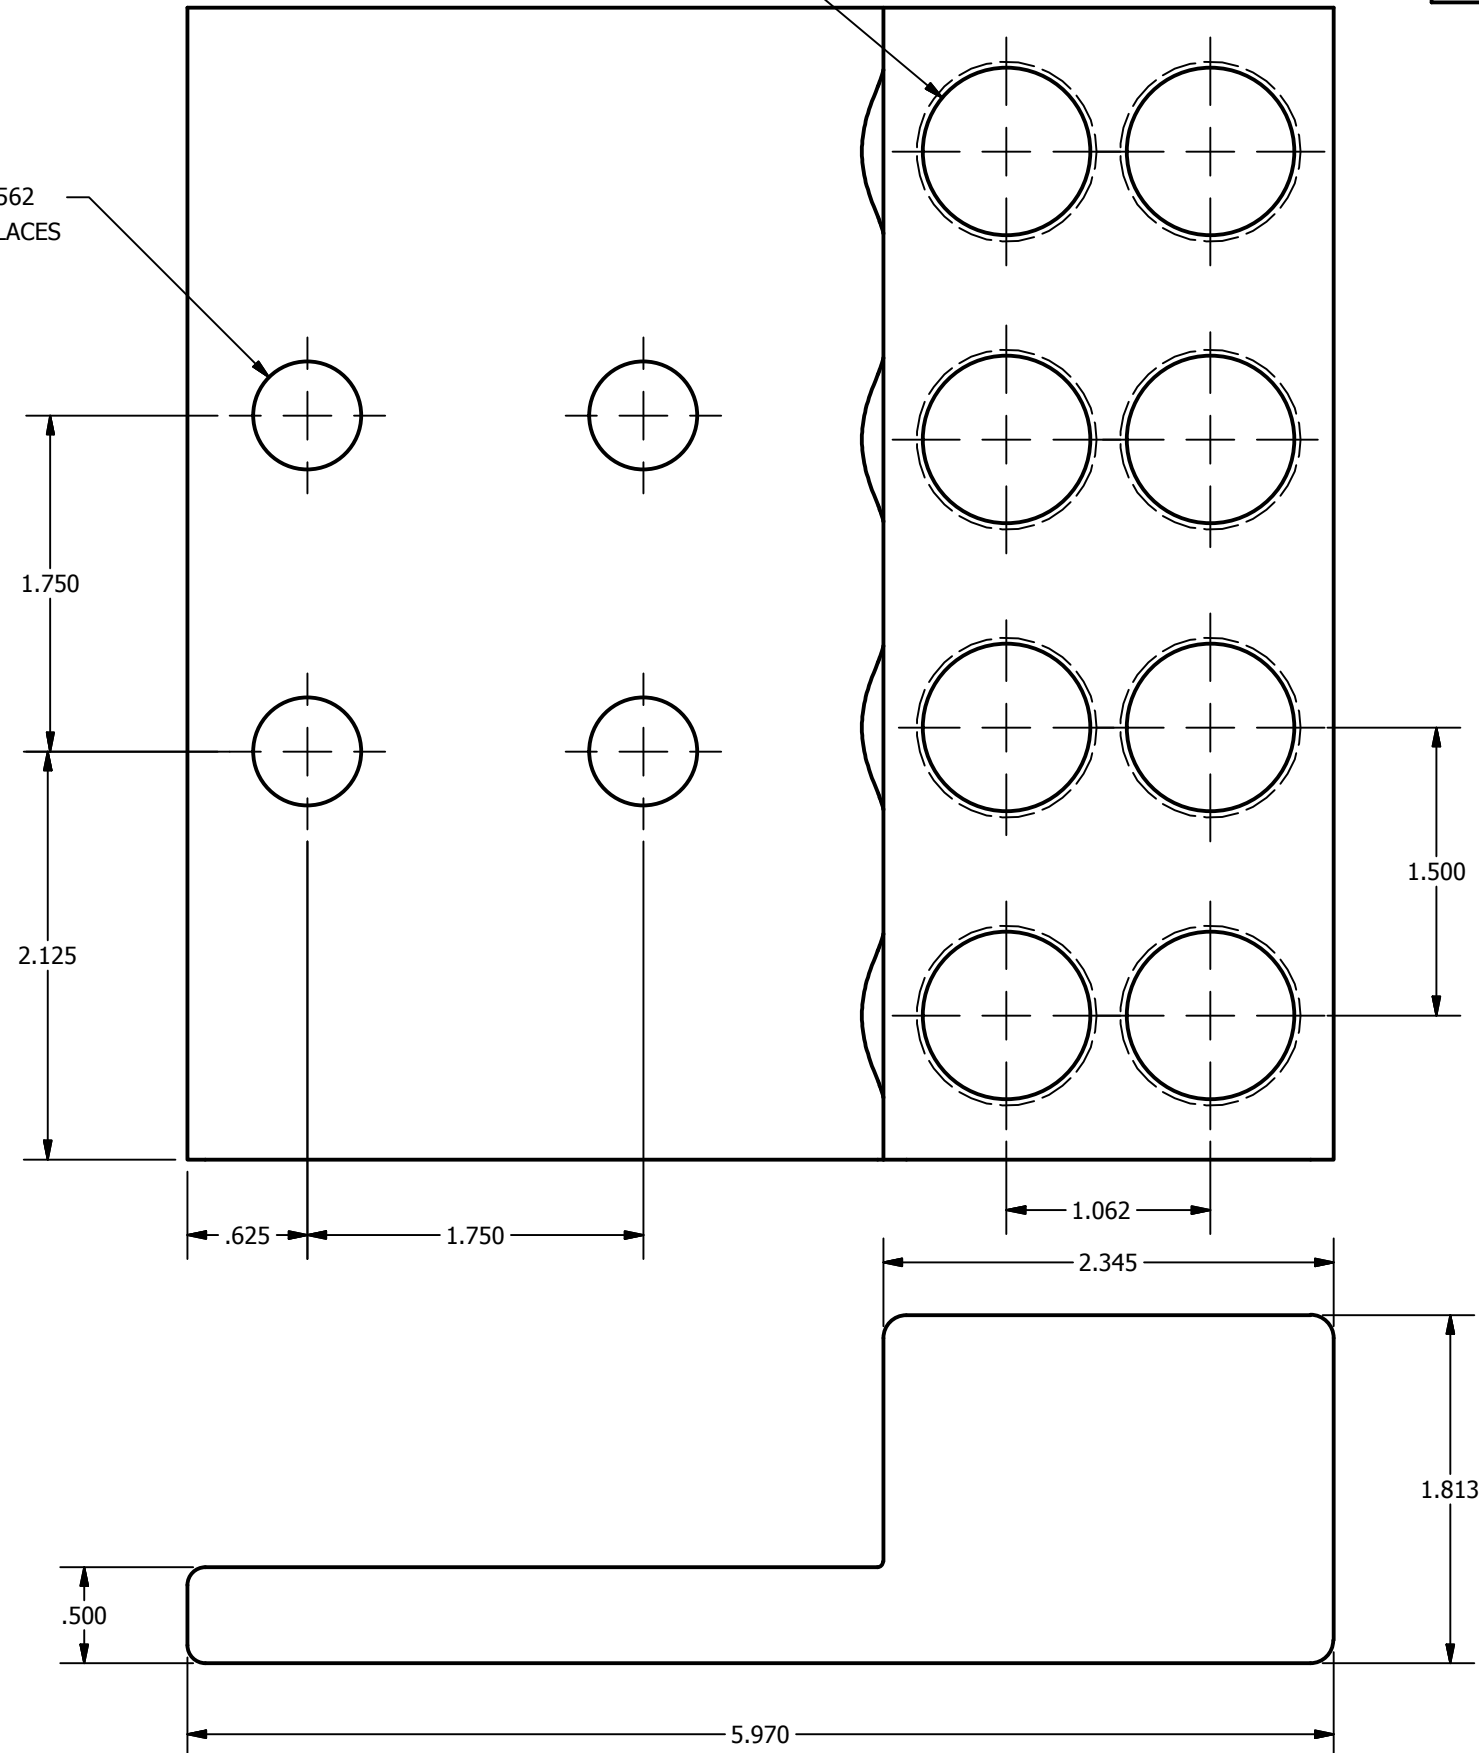

SCREW: E0945	MATERIAL: ALUMINUM	REV: F	 800-776-9775 www.ilSCO.com
CAT. NO.: SEE CHART	PLATING: EL-TIN	DRAWN BY: CLH SCALE: 1:1	
INFORMATION SHEET: SEE CHART	MARKING: SEE CHART	DATE: 5/9/2007 SIZE: B	
			DWG NO: D3871
			SHEET: 1 OF 1

15/16-16 UN - 2B
(8) PLACES

Ø.562
(4) PLACES

E0945
(8) PLACES

SCALE 1 / 2

STUFFER SHT	CAT #	PLATING	MARKING
FORM 96	ADR8044D	EL-TIN	BKB, ADR 8044D, 800-300MCM, AL9CU 
FORM 1	T4A4-800N	EL-TIN	ILSCO, T4A4-800N, 800-300kcmil, AL9CU 