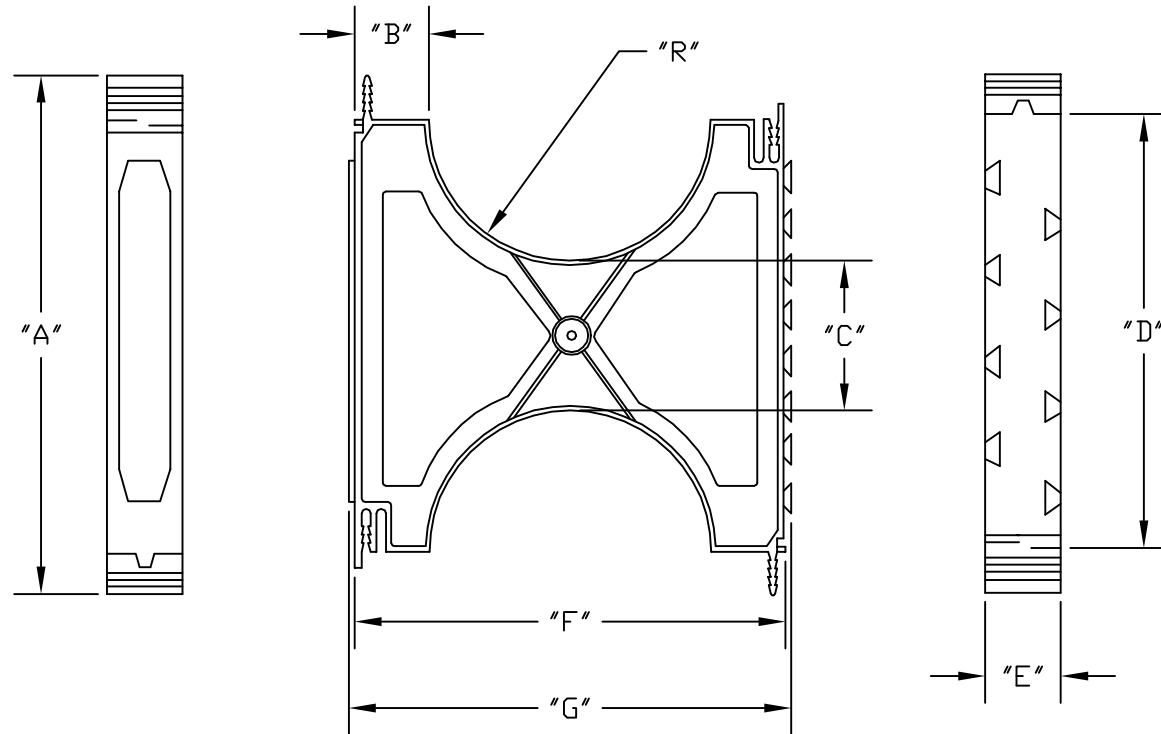

PART NUMBER	SIZE	"A"	"B"	"C"	"D"	"E"	"F"	"G"	"R"
5336017	4" X 1"	7"	½"	1 ⅛"	5 ¾"	1"	5 ⅝"	5 ⅞"	2 ⅝"
5336021	4" X 1 ½"	7 ⅝"	¾"	1 ⅜"	6"	1"	6 ⅛"	6 ⅜"	2 ⅝"
5336019	4" X 2"	7 ⅜"	1"	1 ⅞"	6 ½"	1"	6 ⅝"	6 ⅞"	2 ⅝"
5336024	4" X 3"	8 ⅜"	1 ½"	2 ⅞"	7 ½"	1"	7 ⅝"	7 ⅞"	2 ⅝"

CANTEX
INC.
Fort Worth, TEXAS

**4" Intermediate Spacer
Plastic Spacers for Duct**

Drawn By: CD Branch | Date:03/05/08 | Ref.