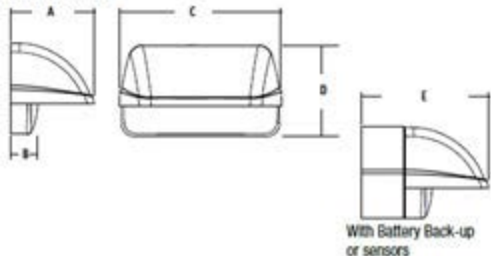

DIMENSIONS

A	B	C	D	E	Weight / BBU
6.25"	1.6"	10.25"	5.6"	10.25"	7.0 / 15.0 lbs.
158.7 mm	40.2 mm	260.4 mm	142.2 mm	260.4 mm	3.2 / 6.8 kg