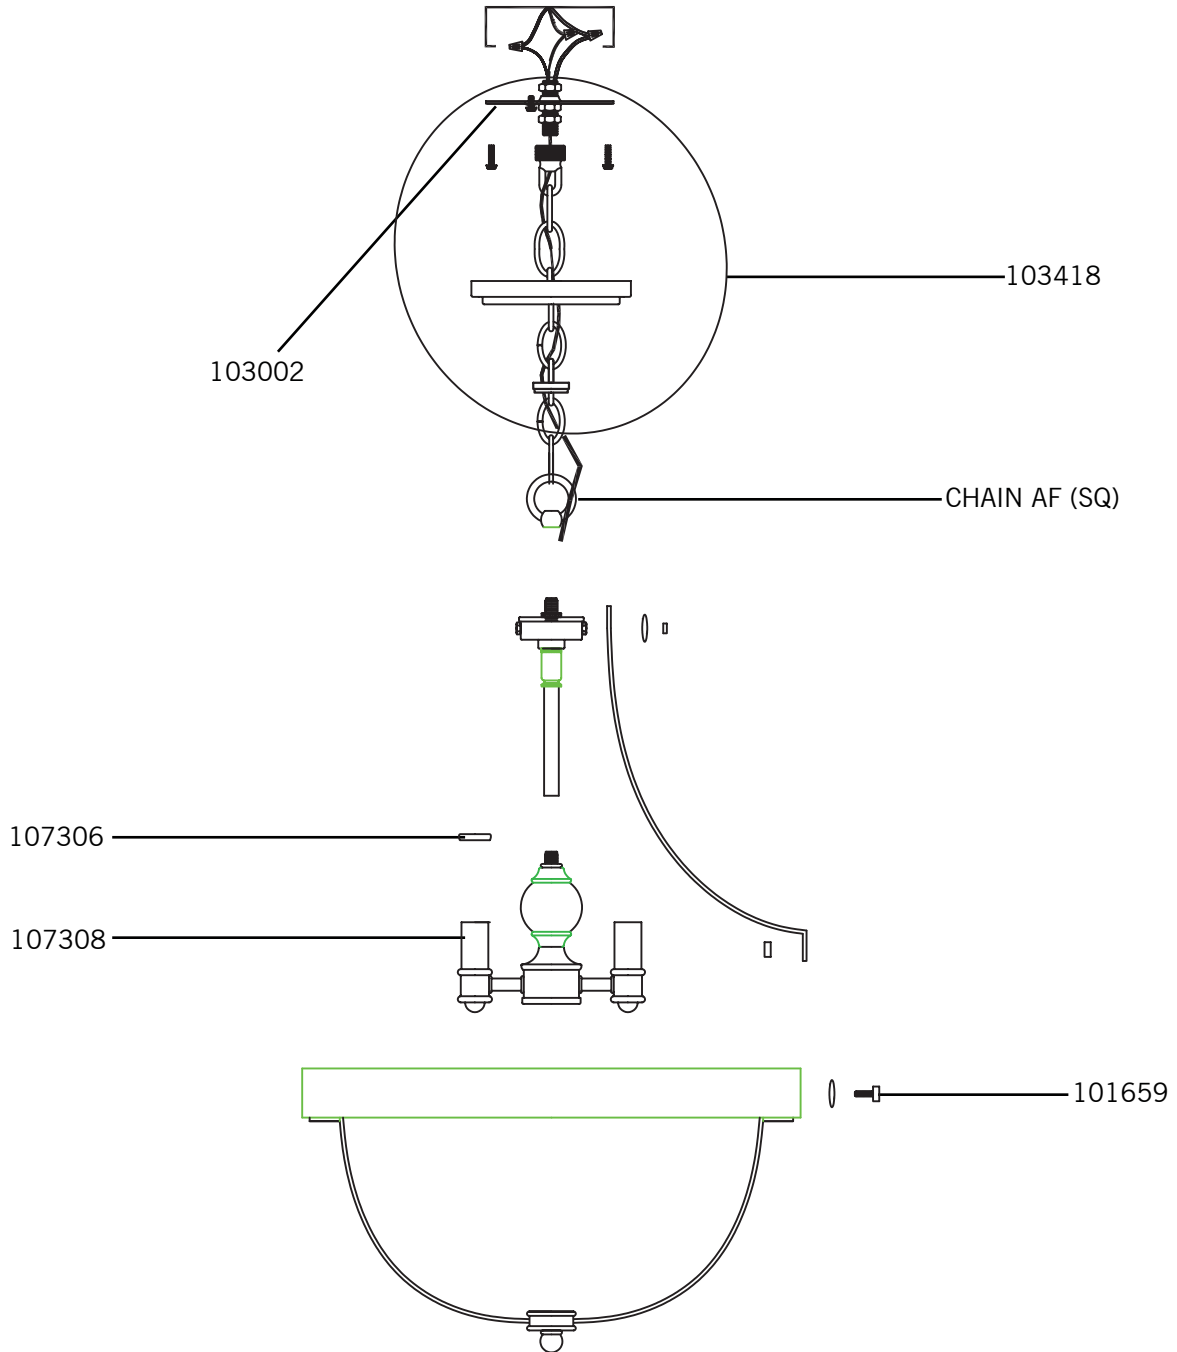

Replacement Parts For **F2794/5**

Qty.	Part #	Description
	103002	Mounting Bar
	103418	Canopy Kit
	101659	Cap Screw
	107306	Candle Follower
	107308	Candle Tube
	CHAIN AF (SQ)	Chain for Alston Collection
	101182	10MM Smooth Cap Nut BS