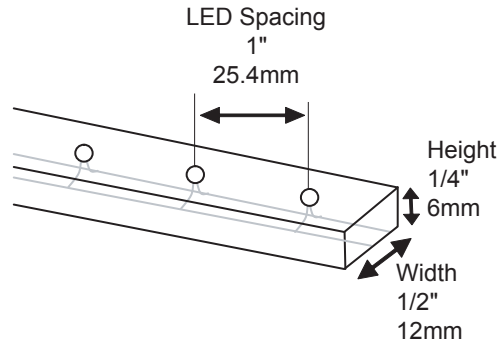

Specifications

Dimensions	1/4" X 1/2" (6mm X 12mm).
PVC body colour	Clear
LED spacing	1" (25.4mm)
Color Specifications	5300K - 6000K
Voltage	24 volt
Cutting Lengths	6" (152.4mm)
Maximum Length	90' (27.4m)
Power Consumption	0.96 watts/ft
Average LED Life	40,000 hours rated life at L70
Lumens	65lm/ft
Type LED	3020
CRI	70
Beam Angle	120°
Dimmable	Yes
Warranty	2 years
Min/Max Surface temperature for Mounting	-40°C – 40°C (-40°F – 104°F)

LES-003-2
(END CAP)

LES-001
(POWER CORD)

LES-002
(IN-LINE CONNECTOR)

Revisions:

4		
3		
2		
1		

Project:

Part number: LES-XX-CW

Scale: NTS

Product: LED ESTRIP COOL WHITE, SPACING 1"

Type:

Date: