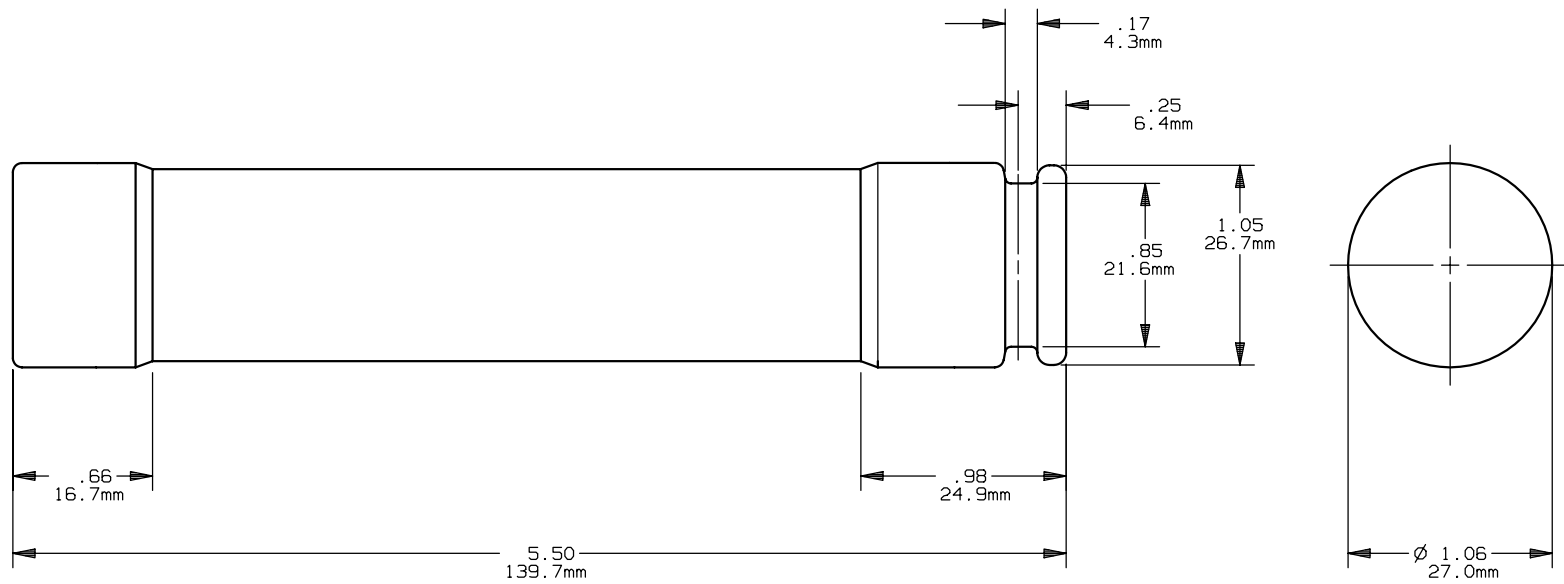

REV	DATE	ECO	DESCRIPTION	BY	CK	APP
H	1/4/10	NA	ADDED "ID" VERSION	LDB	NA	NA

MERSEN
MERSEN USA NEWBURYPORT-MA, LLC
374 MERRIMAC STREET
NEWBURYPORT, MA 01950

PRODUCT MANAGER	DESIGN ENGINEER
SIGN:	SIGN:
DATE:	DATE:

TRS(35-60)R(ID)
CLASS RK5
35-60A 600V

OUTLINE DIMENSIONS
NOT TO BE USED FOR PRODUCTION

701289