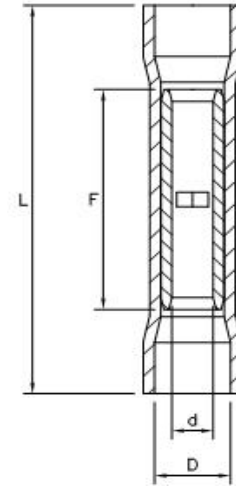

## Vinyl Butt Connectors

**Drawn - SD**

**Approved - KM**

**Material - Copper Tube / Vinyl Insulation**

**Title - Vinyl Butt Connectors**

Part Number	Wire Range	Insulated Color	Electrical Rating Max	L	F	d	D
B22-V	22-18 AWG	Red	75C / 300V	1.024	0.591	0.063	0.161
B16-V	16-14 AWG	Blue	75C / 300V	1.024	0.591	0.091	0.177
B12-V	12-10 AWG	Yellow	75C / 300V	1.024	0.591	0.142	0.256
B8-V	8 AWG	Red	75C / 300V	1.398	0.827	0.177	0.335