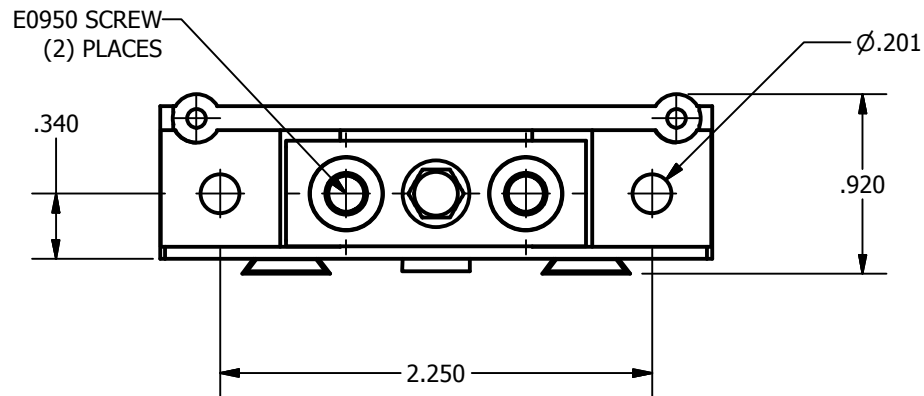

SCREW: E0950 AND E1011	MATERIAL: NONE	REV: F	<b>ILSCO</b> connections matter	
CAT. NO.: PDA-11-2/0-1	PLATING: NONE	DRAWN BY: CLH	SCALE: 1:1	800-776-9775 www.ilsco.com
INFORMATION SHEET: NONE	MARKING: NONE	DATE: 12/11/2007	SIZE: A	DWG. NO. <b>M2624</b>
				SHEET: 1 OF 1

SCALE 1 : 1