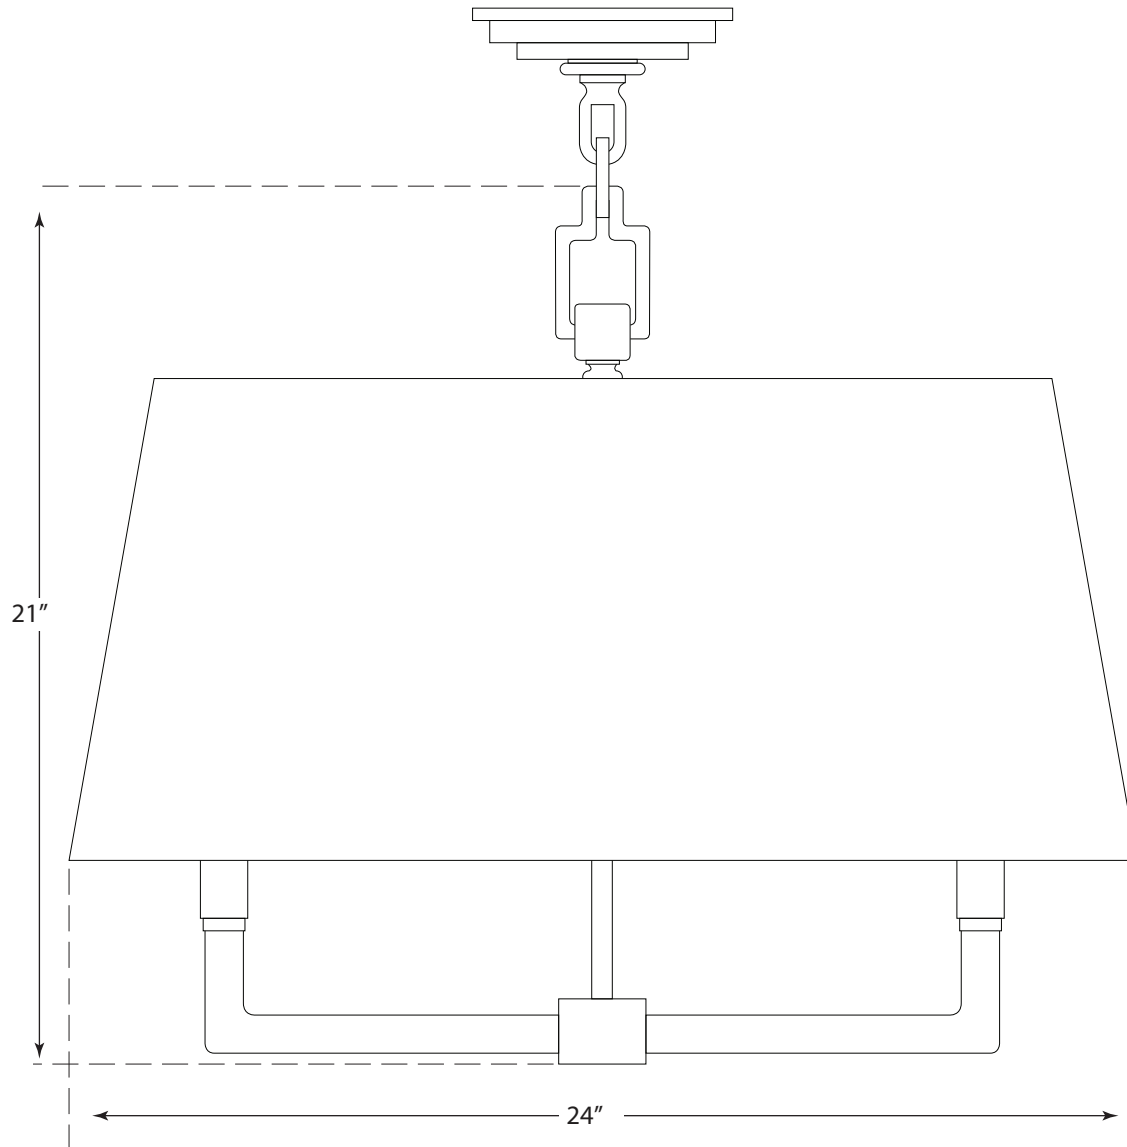

SL5820

SQUARE TUBE HANGING SHADE

VISUAL COMFORT
& Co. Est. 1987

DESIGNER: Studio

HEIGHT: 21"

WIDTH: 24"

CANOPY: 5³/₄" Square

SOCKET: 6 - CANDELABRA

WATTAGE: 6 - 60 B

J-Box