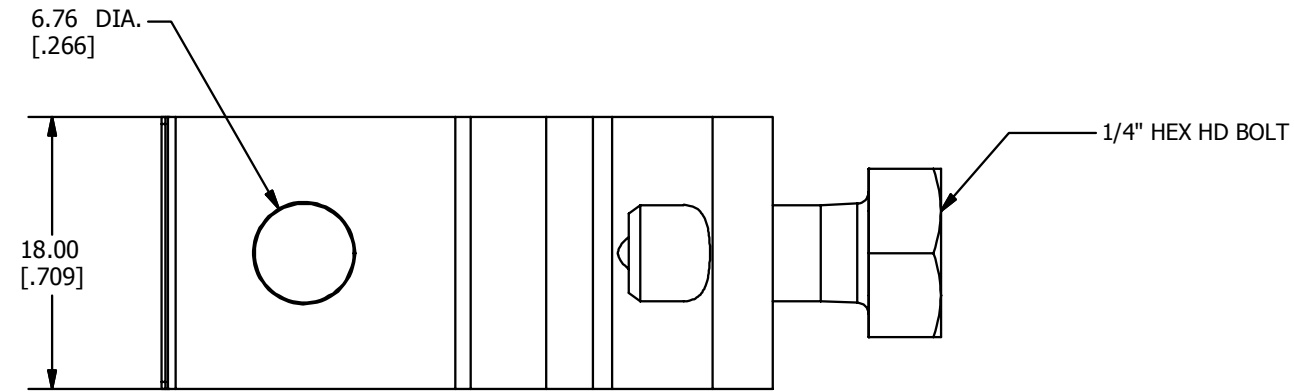

REV	DATE	DESCRIPTION	ECO	BY	C'H'K.
A	04/24/2013	CREATED NEW SALES DRAWING FOR CAT.# WEEB-LUG-6.7	31432	KR	OT

3D VIEW

NOTES:

1. MATERIAL : TIN PLATED COPPER (BODY).
2. ACCOMMODATES: 6-14 AWG.
3. DIMENSIONS IN BRACKETS [ ] ARE IN INCHES ROUNDED OFF TO THE NEAREST TENTH, UNLESS OTHERWISE SPECIFIED AND ARE FOR REFERENCE ONLY.
4. SEALED AND LABELED CARTON WITH 100 WEEB-LUG-6.7 ASSEMBLED WITH TERMINAL SCREW, BOXES OF 100 STAINLESS STEEL 1/4-20 BOLTS, FLAT WASHERS, SPLIT-LOCK WASHERS, AND HEX NUTS. WILL ALSO INCLUDE 100 WEEB-6.7 IN POLYBAGS SHIPPED AS A PACKAGE.

TO ORDER BURNDY PRODUCTS CALL UNITED STATES 1-800-346-4175 (LONDONDERRY, NH) CANADA: 1-800-361-6975 (QUEBEC) 1-800-387-6487 (ALL OTHER PROVINCES) FOR PRODUCT INFO: <a href="http://www.burndy.com">http://www.burndy.com</a>		GROUNDING LUG	
		ITEM NO: 30020109	
		CAT. NO: WEEB-LUG-6.7	
		DRAWN BY: M KOVILRAJ	5/6/2013
		CHECKER: T OLENICK	5/20/2013
		DSN APRVL: P KOVALOV	5/17/2013
		MFG APRVL: L TROMBLEY	5/20/2013
		QA APRVL: C KOWALCZYK	5/20/2013
		MKT APRVL: S PARSONS	5/20/2013
PROD FAM:		DRAWING NO	REV
PROJECT #:	SIZE	50022777	A
DOCUMENT TYPE: SALES	B	SHEET 1 OF 1	
REL LEVEL: Released			