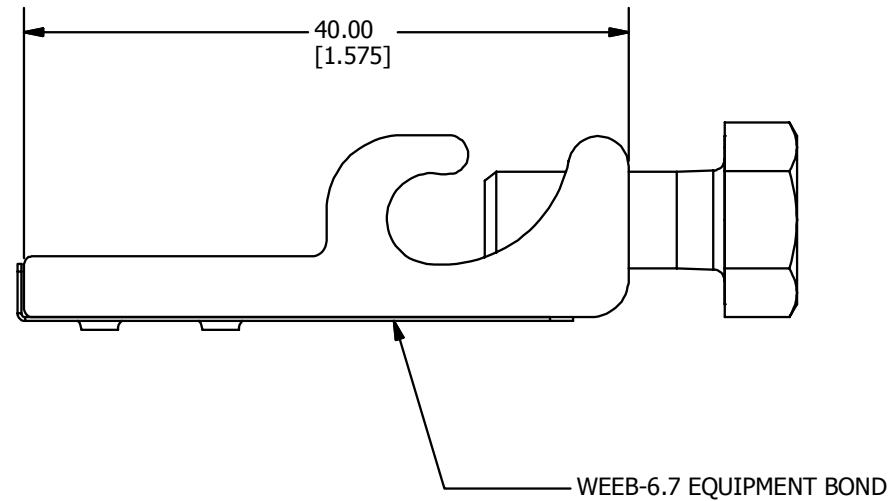

REV	DATE	DESCRIPTION	ECO	BY	C'H'K.
A	04/24/2013	CREATED NEW SALES DRAWING FOR CAT.# WEEB-LUG-6.7	31432	KR	OT

3D VIEW

NOTES:

1. MATERIAL : TIN PLATED COPPER (BODY).
2. ACCOMMODATES: 6-14 AWG.
3. DIMENSIONS IN BRACKETS [ ] ARE IN INCHES ROUNDED OFF TO THE NEAREST TENTH, UNLESS OTHERWISE SPECIFIED AND ARE FOR REFERENCE ONLY.
4. SEALED AND LABELED CARTON WITH 100 WEEB-LUG-6.7 ASSEMBLED WITH TERMINAL SCREW, BOXES OF 100 STAINLESS STEEL 1/4-20 BOLTS, FLAT WASHERS, SPLIT-LOCK WASHERS, AND HEX NUTS. WILL ALSO INCLUDE 100 WEEB-6.7 IN POLYBAGS SHIPPED AS A PACKAGE.

TO ORDER BURNDY PRODUCTS CALL UNITED STATES 1-800-346-4175 (LONDONDERRY, NH) CANADA: 1-800-361-6975 (QUEBEC) 1-800-387-6487 (ALL OTHER PROVINCES) FOR PRODUCT INFO: <a href="http://www.burndy.com">http://www.burndy.com</a>		GROUNDING LUG	
		ITEM NO: 30020109	
		CAT. NO: WEEB-LUG-6.7	
		DRAWN BY: M KOVILRAJ	5/6/2013
		CHECKER: T OLENICK	5/20/2013
		DSN APRVL: P KOVALOV	5/17/2013
		MFG APRVL: L TROMBLEY	5/20/2013
		QA APRVL: C KOWALCZYK	5/20/2013
		MKT APRVL: S PARSONS	5/20/2013
PROD FAM:		DRAWING NO	REV
PROJECT #:	SIZE	50022777	A
DOCUMENT TYPE: SALES	B	SHEET 1 OF 1	
REL LEVEL: Released			