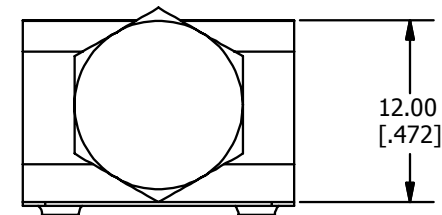

REV	DATE	DESCRIPTION	ECO	BY	C'H'K.
A	04/24/2013	CREATED NEW SALES DRAWING FOR CAT.# WEEB-LUG-6.7	31432	KR	OT

3D VIEW

NOTES:

1. MATERIAL : TIN PLATED COPPER (BODY).
2. ACCOMMODATES: 6-14 AWG.
3. DIMENSIONS IN BRACKETS [ ] ARE IN INCHES ROUNDED OFF TO THE NEAREST TENTH, UNLESS OTHERWISE SPECIFIED AND ARE FOR REFERENCE ONLY.
4. SEALED AND LABELED CARTON WITH 100 WEEB-LUG-6.7 ASSEMBLED WITH TERMINAL SCREW, BOXES OF 100 STAINLESS STEEL 1/4-20 BOLTS, FLAT WASHERS, SPLIT-LOCK WASHERS, AND HEX NUTS. WILL ALSO INCLUDE 100 WEEB-6.7 IN POLYBAGS SHIPPED AS A PACKAGE.