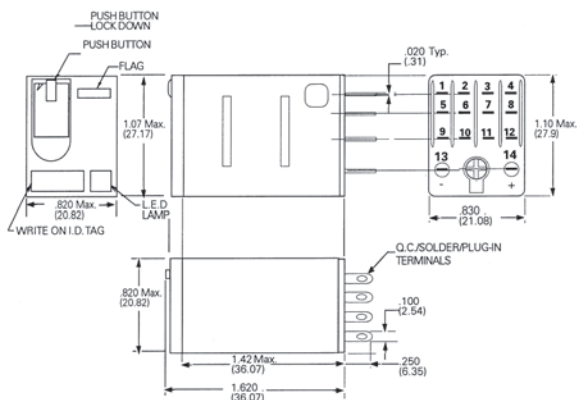

Function Relays, Interfaces and Converters

Coupling Relays and Interfaces

**SIRIUS
RELAYS**

• Revised •
03/21/2011

3TX71 plug-in relays

Dimension drawings

3TX7109 (SPDT) (clear cover)

3TX7109 (SPDT) (full feature)

3TX7110 SPDT

3TX7111 DPDT

3TX7111 4PDT

3TX7112 DPDT

11 PIN PLUG NOT SHOWN

Dimension drawings

3TX7114 DPDT

3TX7115 (DPDT) (clear cover)