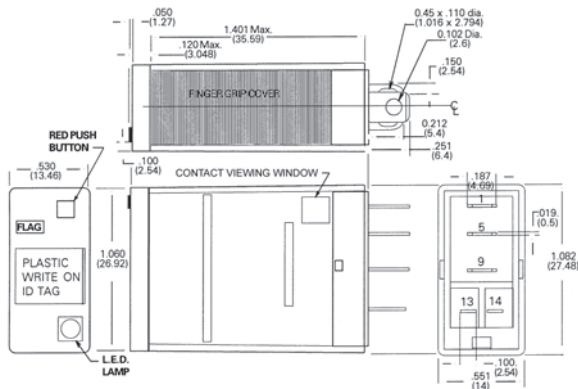

Function Relays, Interfaces and Converters

Coupling Relays and Interfaces

**SIRIUS
RELAYS**

• Revised •
03/21/2011

3TX71 plug-in relays

Dimension drawings

3TX7109 (SPDT) (clear cover)

3TX7109 (SPDT) (full feature)

3TX7110 SPDT

3TX7111 DPDT

3TX7111 4PDT

3TX7112 DPDT

11 PIN PLUG NOT SHOWN

Dimension drawings

3TX7114 DPDT

3TX7115 (DPDT) (clear cover)