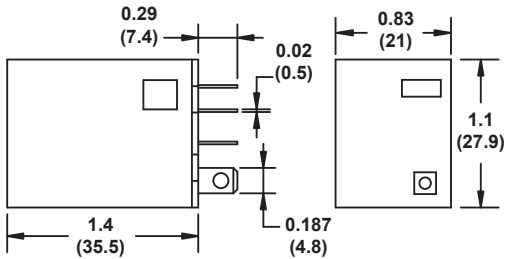

Function Relays, Interfaces and Converters

Coupling Relays and Interfaces

**SIRIUS
RELAYS**

• Revised •
03/21/2011

3TX71 plug-in relays

Dimension drawings

3TX7109 (SPDT) (clear cover)

3TX7109 (SPDT) (full feature)

3TX7110 SPDT

3TX7111 DPDT

3TX7111 4PDT

3TX7112 DPDT

11 PIN PLUG NOT SHOWN

Dimension drawings

3TX7114 DPDT

3TX7115 (DPDT) (clear cover)