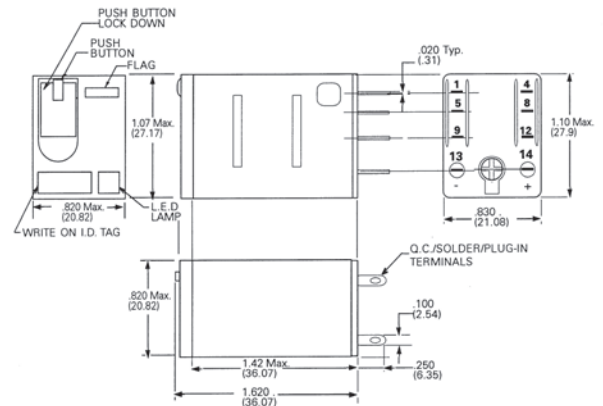

Function Relays, Interfaces and Converters

Coupling Relays and Interfaces

**SIRIUS
RELAYS**

• Revised •
03/21/2011

3TX71 plug-in relays

Dimension drawings

3TX7109 (SPDT) (clear cover)

3TX7109 (SPDT) (full feature)

3TX7110 SPDT

3TX7111 DPDT

3TX7111 4PDT

3TX7112 DPDT

11 PIN PLUG NOT SHOWN

Dimension drawings

3TX7114 DPDT

3TX7115 (DPDT) (clear cover)