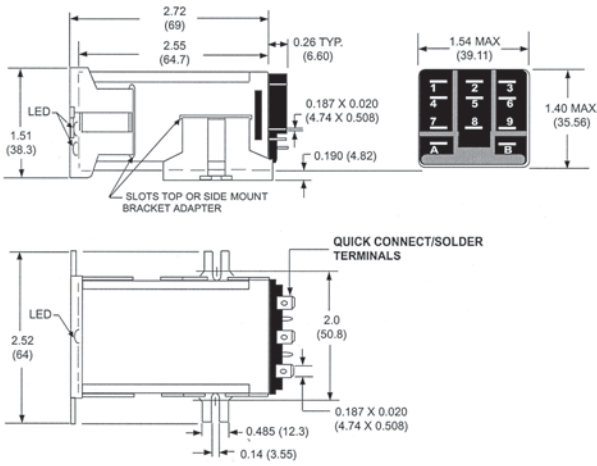

Dimension drawings

3TX7136