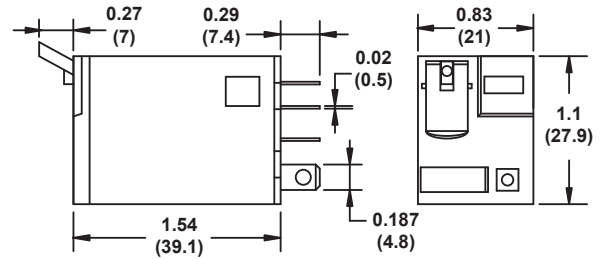

Function Relays, Interfaces and Converters

Coupling Relays and Interfaces

**SIRIUS
RELAYS**

• Revised •
03/21/2011

3TX71 plug-in relays

Dimension drawings

3TX7109 (SPDT) (clear cover)

3TX7109 (SPDT) (full feature)

3TX7110 SPDT

3TX7111 DPDT

3TX7111 4PDT

3TX7112 DPDT

11 PIN PLUG NOT SHOWN

Dimension drawings

3TX7114 DPDT

3TX7115 (DPDT) (clear cover)