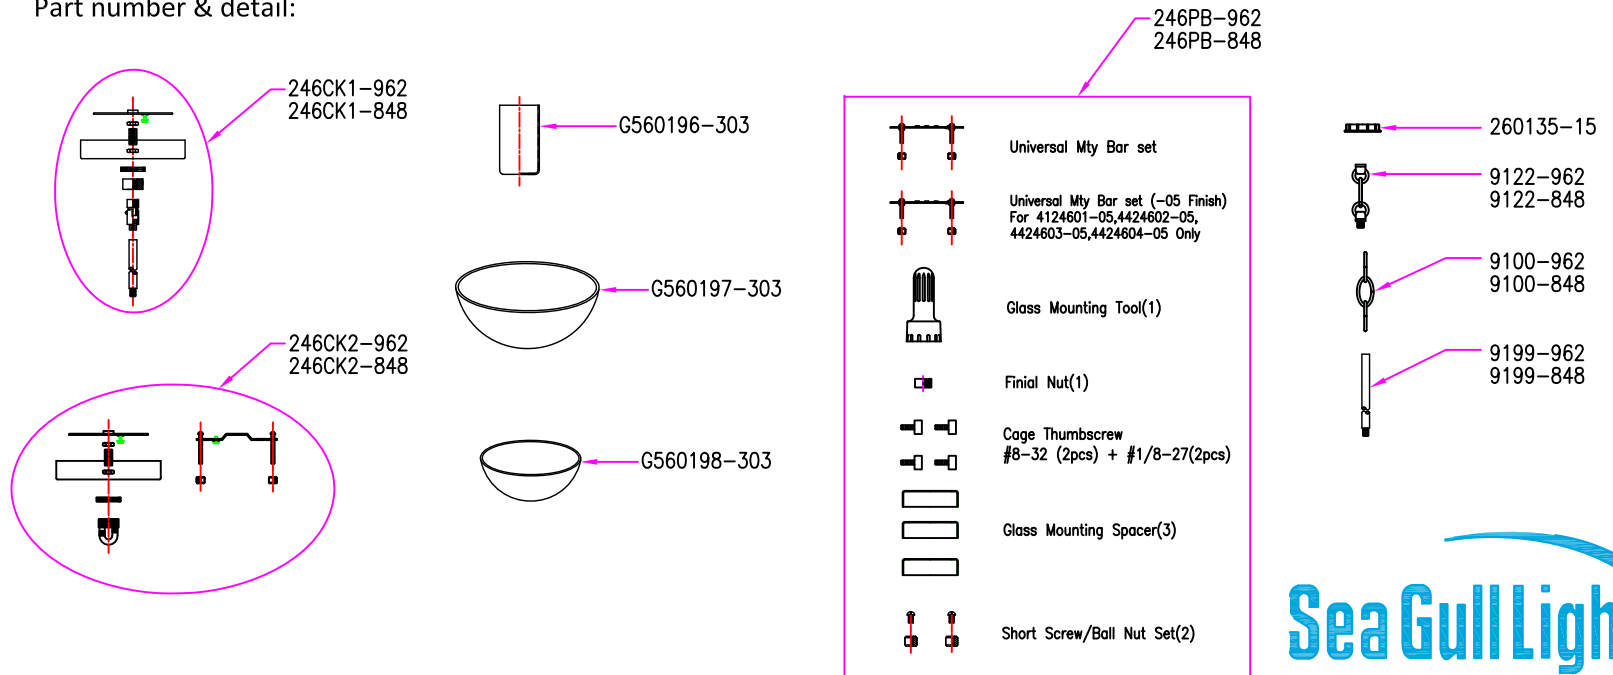

Alturas Collection (246) Replacement Parts

All New Replacement Parts:

Part Number	Description	Used On
246CK1-xxx	Canopy Kit, including canopy, mtg bar, RTN, hex nut(2), screw collar, swivel w RTN, & 6" stem w RTN	3124603, 3124605, 3124609, 6124601, 6624603
246CK2-xxx	Canopy Kit, including canopy, mtg bar, RTN, hex nut(2), screw collar, off-set mtg bar, mounting screw(2), ball nut(2)	7724602
G560196-303	Glass, #3 1/2", with 6 3/32" height	3124603, 3124605, 3124609, 4124601, 4424602, 4424603, 4424604, 6124601
G560197-303	Glass, #16 1/2", with 8 3/8" height	6624603
G560198-303	Glass, #12", with 6" height	7724602
246PB-xxx	Parts bag, Alturas	For Collection
260135-15	Metal Socket Ring, threads to match medium base socket, White	3124603, 3124605, 3124609, 4124601, 4424602, 4424603, 4424604, 6124601
9122-xxx	Link and Loop	3124603, 3124605, 3124609, 6124601, 624603
9100-xxx	Standard chain, 6FT	7724602
9199-xxx	Accessory Stem, 12"	3124603, 3124605, 3124609, 6124601, 624603

Part number & detail:

3124603-962
3124603-848

3124605-962
3124605-848

3124609-962
3124609-848

4124601-962
4124601-848
4124601-05

6124601-962
6124601-848

4424602-962
4424602-848
4424602-05

4424603-962
4424603-848
4424603-05