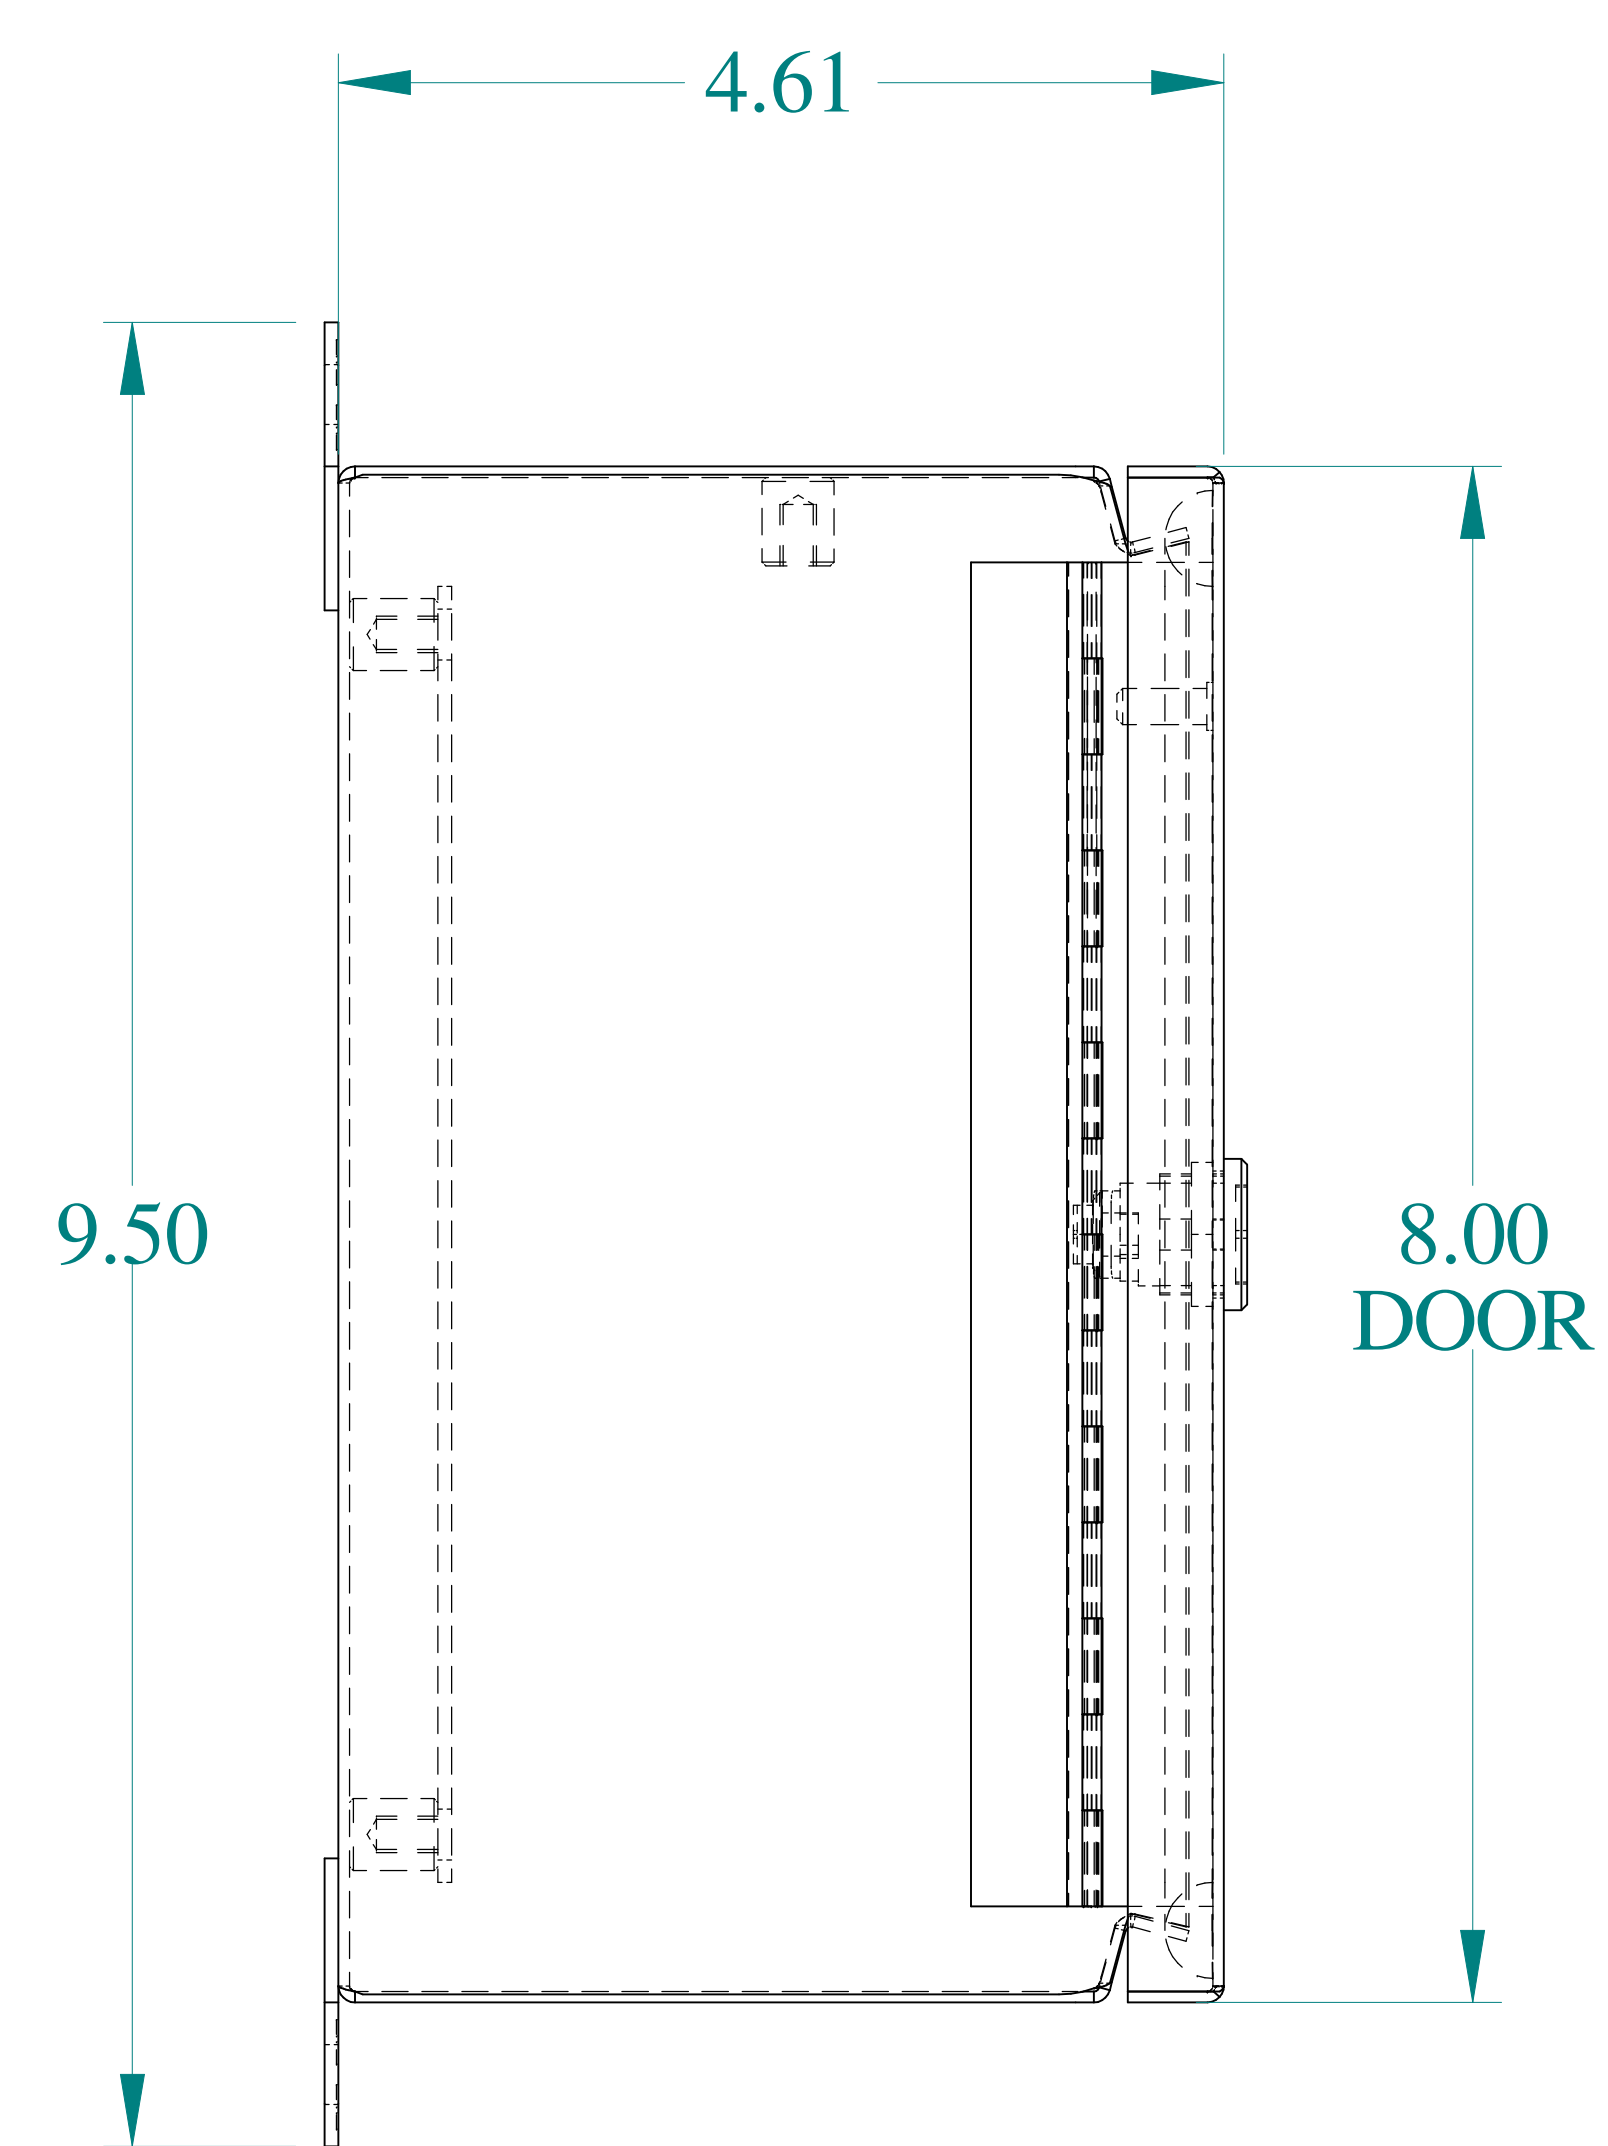

TOP VIEW

ISOMETRIC VIEWS

SIDE VIEW

FRONT VIEW

SIDE VIEW

BACK VIEW

BOTTOM VIEW

Data subject to change without notice.

Part #: EJ884

Date: Mar. 24, 2019

Link: [www.hammmfg.com/EJ884](http://www.hammmfg.com/EJ884)