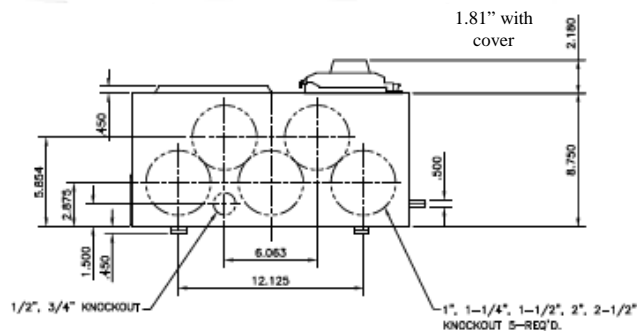

### Front View

Top view has blank end walls (no knockouts)

### Top View

This unit includes factory installed 7<sup>th</sup> jaw kit (7 terminal unit)

This unit has lever bypass type meter sockets

This unit has 400A 65K tenant breaker included with unit

### Bottom View

imagination at work

METER MOD III-3PH 1200A HORIZONTAL BUSSING  
(1) 400A RINGLESS SOCKETS-LEVER BYPASS-N3R ENCL

REF NO	CAT NO	DWG DATE	REV #
96-4754	TMPR312140RB	1/8/2015	01