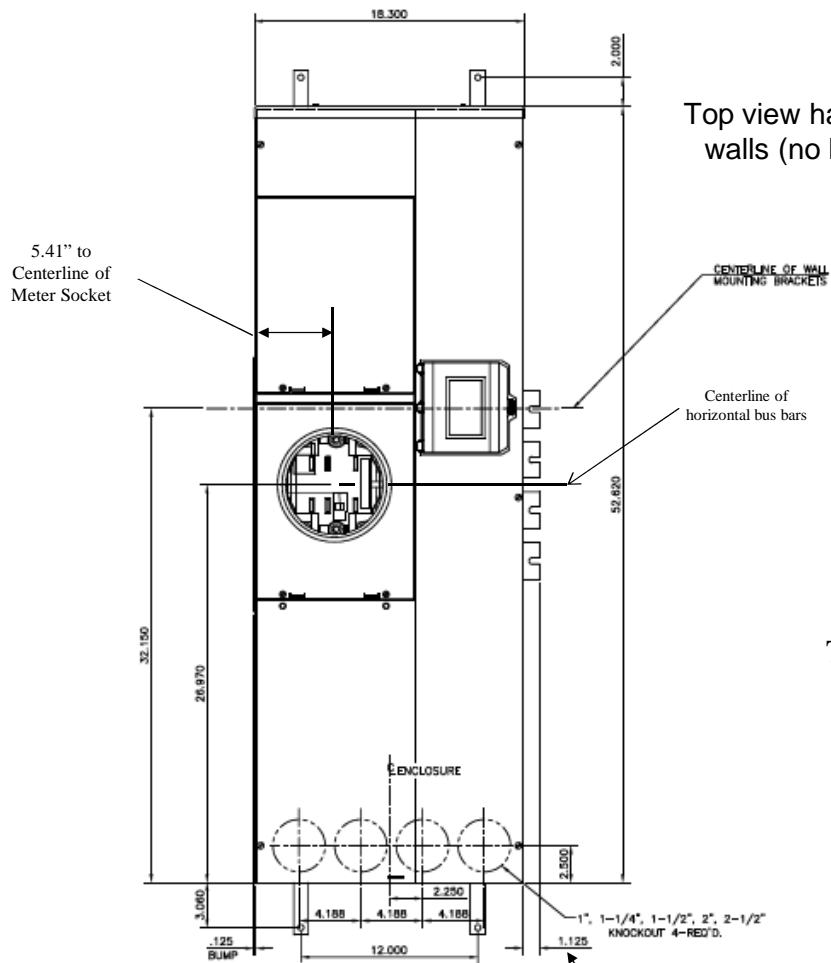

### Front View

Top view has blank end walls (no knockouts)

### Top View

This unit includes factory installed 7<sup>th</sup> jaw kit (7 terminal unit)

This unit has lever bypass type meter sockets

This unit has 400A 65K tenant breaker included with unit

### Bottom View

imagination at work

METER MOD III-3PH 1200A HORIZONTAL BUSSING  
(1) 400A RINGLESS SOCKETS-LEVER BYPASS-N3R ENCL

REF NO	CAT NO	DWG DATE	REV #
96-4754	TMPR312140RB	1/8/2015	01