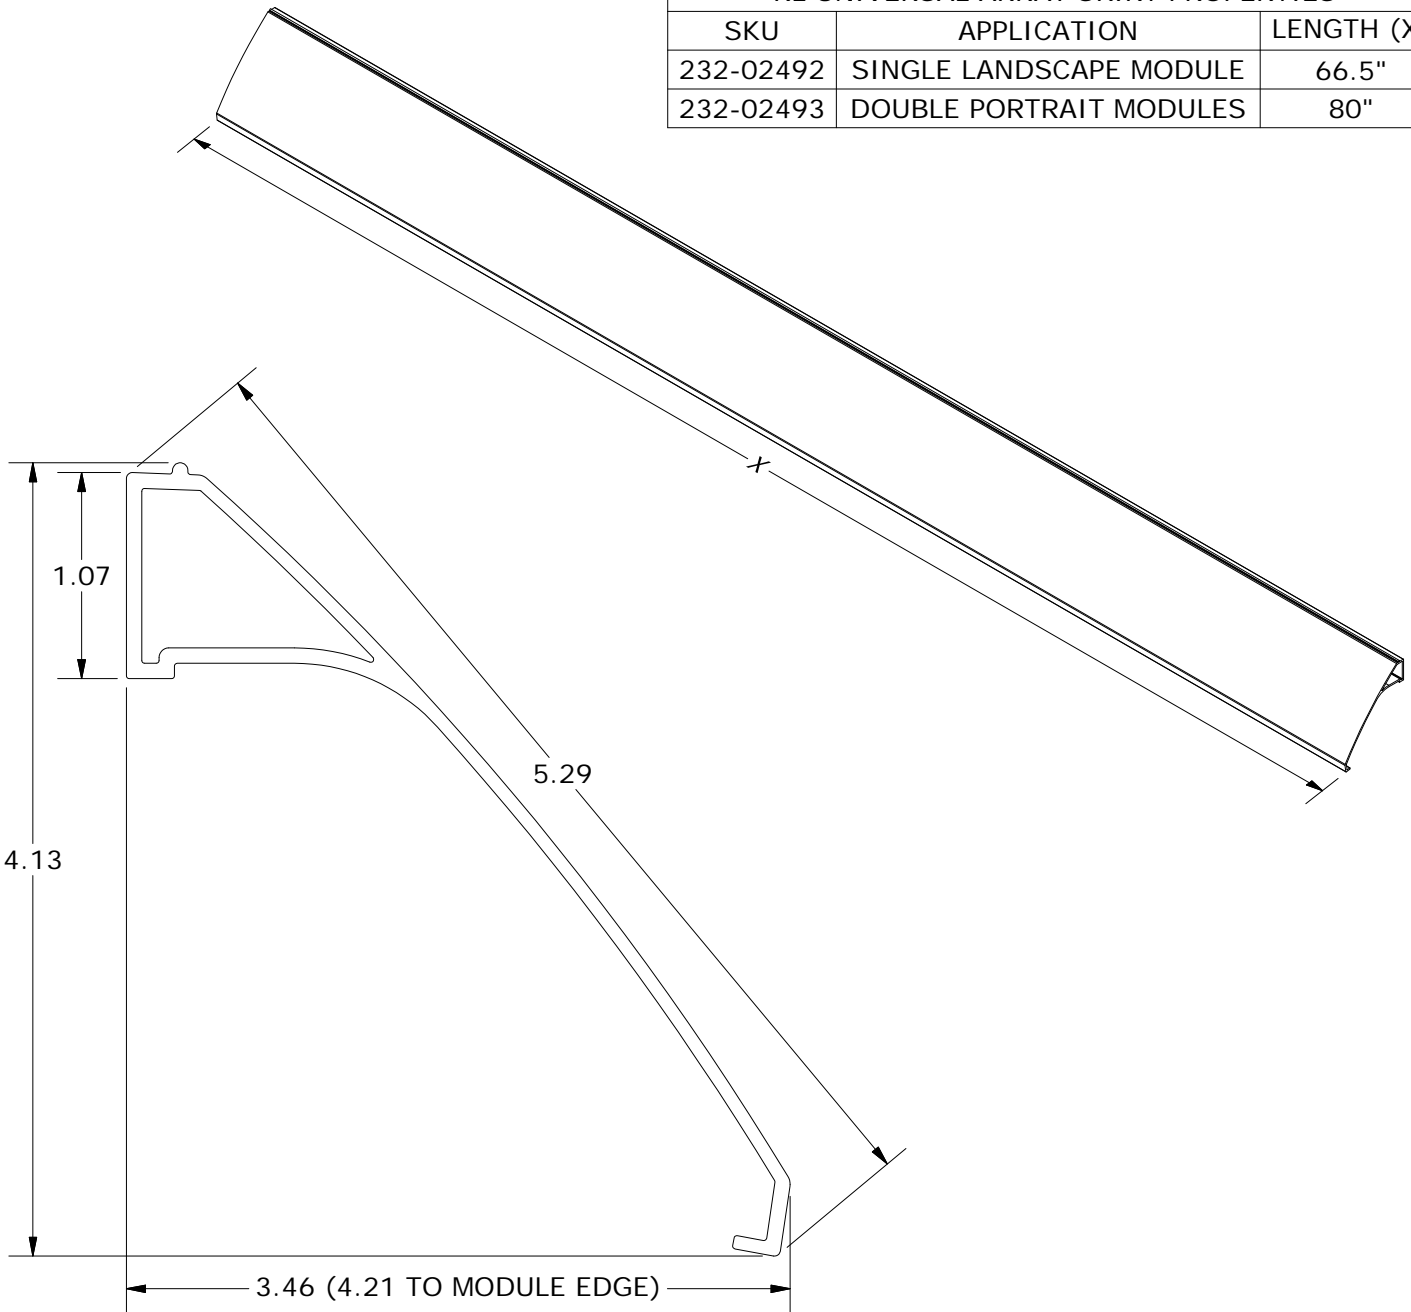

DESCRIPTION:
SNAPNRACK, RL UNIVERSAL, ARRAY SKIRT

PART NUMBER(S):
232-02492, 232-02493

DRAWN BY:
 mwatkins

REVISION:
A

SnapNrack™
 Solar Mounting Solutions

595 MARKET STREET, 29TH FLOOR • SAN FRANCISCO, CA 94105 USA
 PHONE (415) 580-6900 • FAX (415) 580-6902

THE INFORMATION IN THIS DRAWING IS CONFIDENTIAL AND PROPRIETARY. ANY REPRODUCTION, DISCLOSURE, OR USE THEREOF IS PROHIBITED WITHOUT THE WRITTEN CONSENT OF SUNRUN SOUTH LLC.

RL UNIVERSAL ARRAY SKIRT PROPERTIES		
SKU	APPLICATION	LENGTH (X)
232-02492	SINGLE LANDSCAPE MODULE	66.5"
232-02493	DOUBLE PORTRAIT MODULES	80"

ALL DIMENSIONS IN INCHES

MATERIALS:	6000 SERIES ALUMINUM	OPTIONS:
DESIGN LOAD (LBS):	N/A	BLACK ANODIZED
ULTIMATE LOAD (LBS):	N/A	
TORQUE SPECIFICATION:	N/A LB-FT	
CERTIFICATION:	UL 2703, FILE E359313	
WEIGHT (LBS):	3.94 - 4.74	