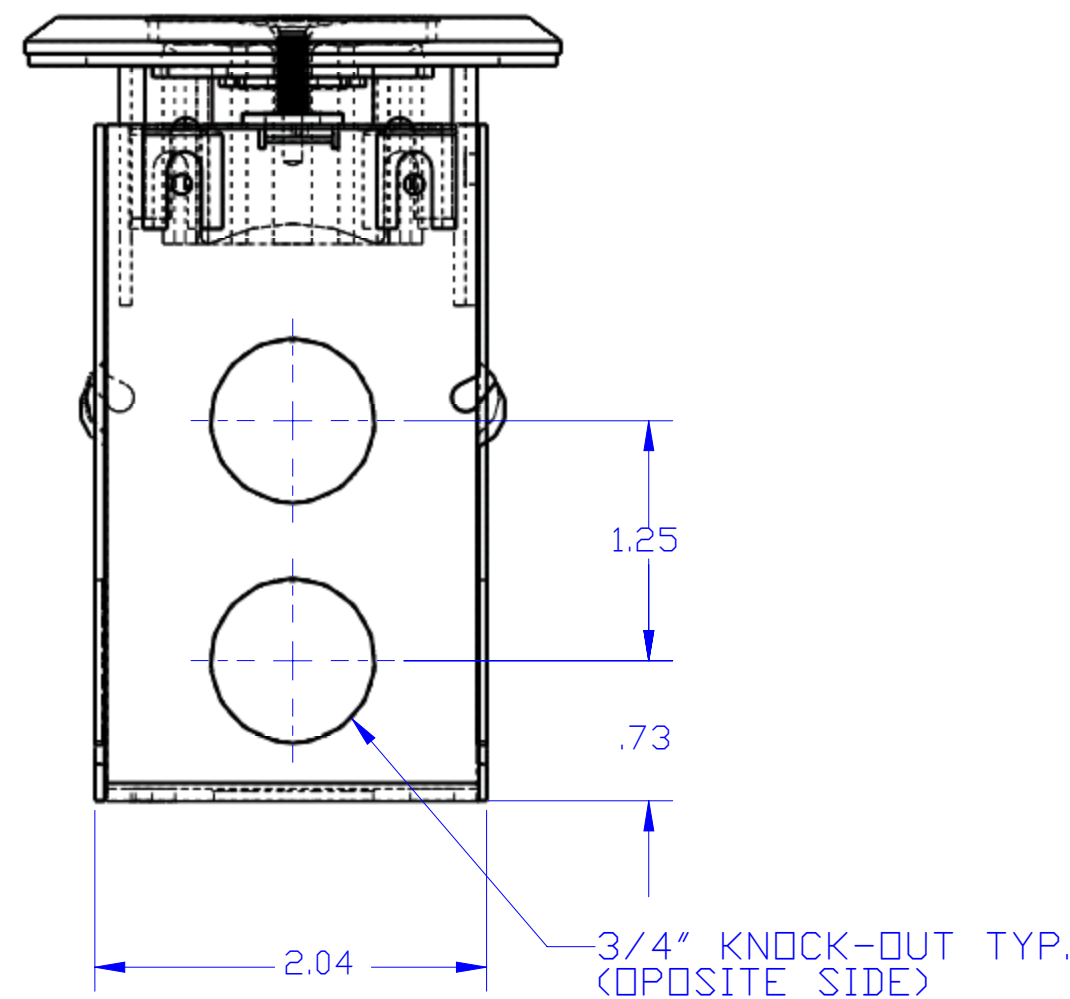

DESCRIPTION:  
 NICKEL SILVER, RECESSED FLOOR PLATE  
 ASSEMBLY (DUPLX RECEPTACLE WITH BOX)

BRASS, [2] 6-32 X .75 FLAT HEAD  
 SCREW [1.25 ALSO PROVIDED]

6212-NS PLUG

RRP-2-NS

804 DRU

NEOPRENE GASKET

RRP-2-R

STAMPED STEEL BOX

**LEW ELECTRIC FITTINGS COMPANY**  
 BRONX THE ELECTRICAL COMPANY SINCE 1901  
 960 W. St. Charles Rd. Maywood, N.J. 07083  
 PHONE: 708-345-2075

UNLESS OTHERWISE SPECIFIED:	NAME	DATE	TITLE: <b>SWB-2-NS</b>
DIMENSIONS ARE IN INCHES	DRAWN	12/1/2007	
TOLERANCES: FRACTIONAL ± ANGULAR: MACH ± BEND ± TWO PLACE DECIMAL ± THREE PLACE DECIMAL ±	P.J.G.		SIZE DWG. NO. REV <b>C</b> <b>A</b>
INTERPRET GEOMETRIC TOLERANCING PER: MATERIAL	COMMENTS:		
FINISH			WEIGHT: SHEET 5 OF 12
DO NOT SCALE DRAWING			