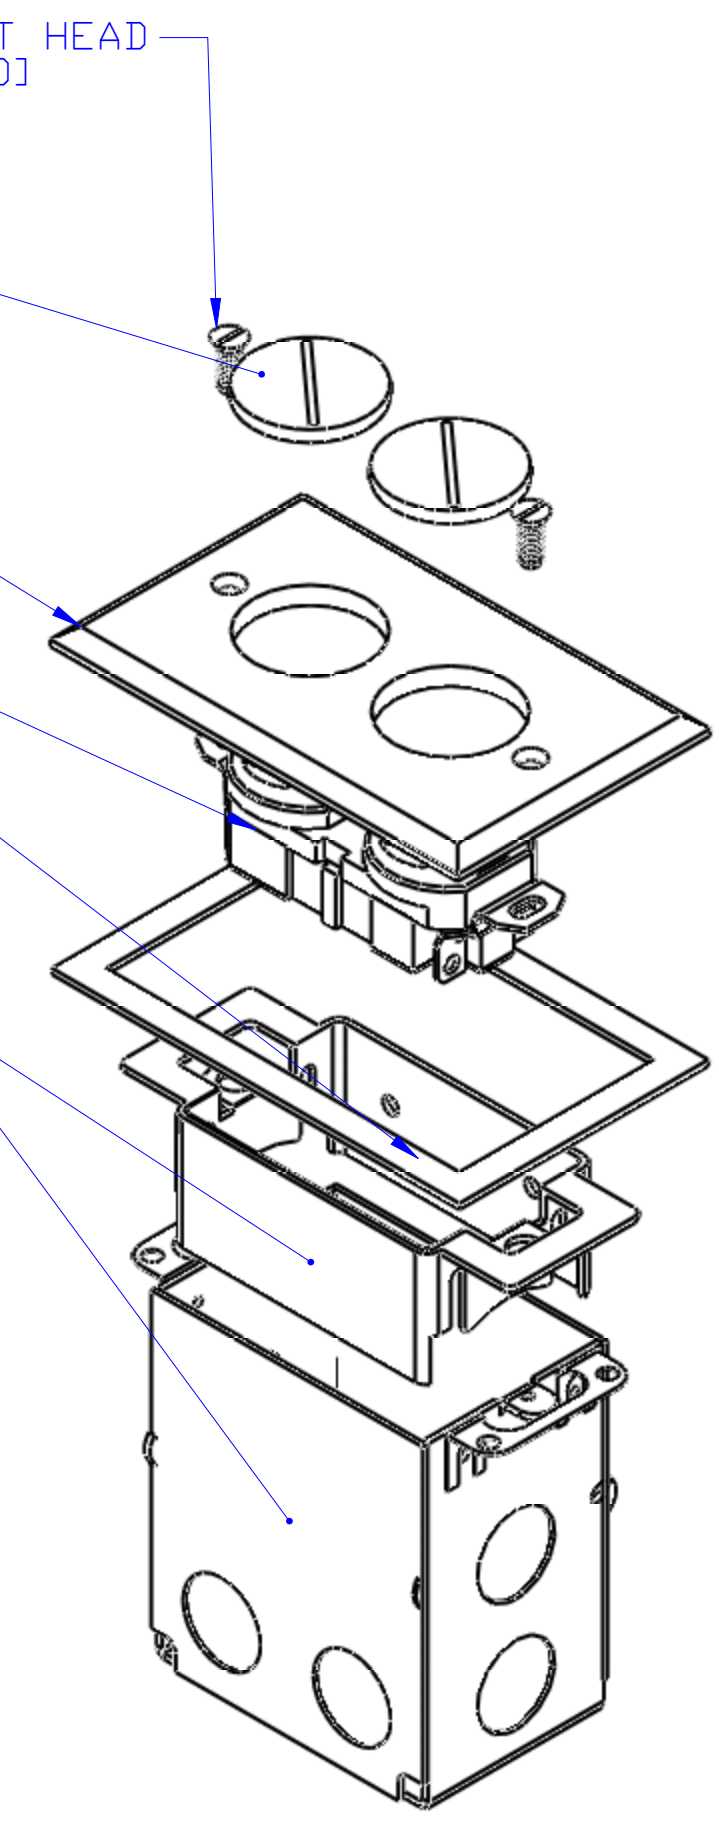

DESCRIPTION:  
 NICKEL SILVER, RECESSED FLOOR PLATE  
 ASSEMBLY (DUPLX RECEPTACLE WITH BOX)

BRASS, [2] 6-32 X .75 FLAT HEAD  
 SCREW [1.25 ALSO PROVIDED]

6212-NS PLUG

RRP-2-NS

804 DRU

NEOPRENE GASKET

RRP-2-R

STAMPED STEEL BOX

**LEW ELECTRIC FITTINGS COMPANY**  
 BRONX THE ELECTRICAL COMPANY SINCE 1901  
 960 W. St. Charles Rd. Maywood, N.J. 07083  
 PHONE: 708-345-2075

UNLESS OTHERWISE SPECIFIED:	NAME	DATE	TITLE: <b>SWB-2-NS</b>
DIMENSIONS ARE IN INCHES	DRAWN	12/1/2007	
TOLERANCES: FRACTIONAL ± ANGULAR: MACH ± BEND ± TWO PLACE DECIMAL ± THREE PLACE DECIMAL ±	P.J.G.		SIZE DWG. NO. REV <b>C</b> <b>A</b>
INTERPRET GEOMETRIC TOLERANCING PER: MATERIAL	COMMENTS:		
FINISH			WEIGHT: SHEET 5 OF 12
DO NOT SCALE DRAWING			