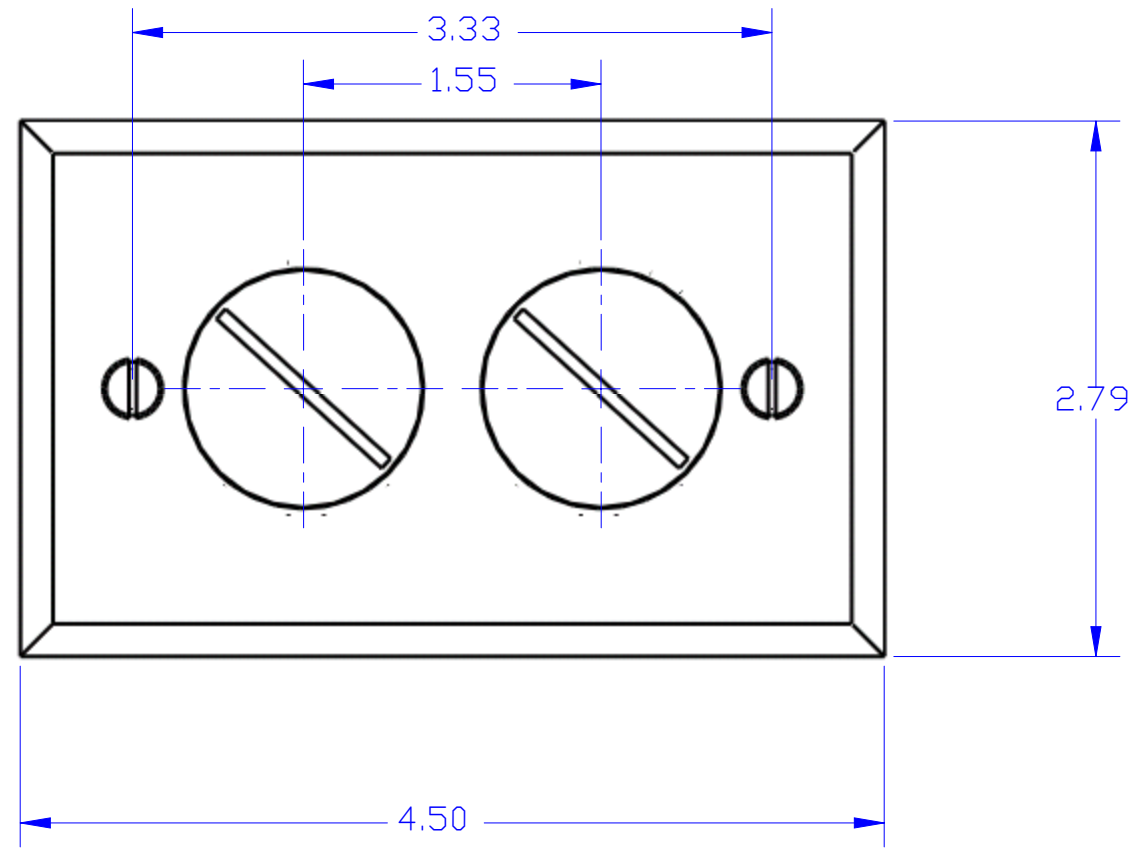

DESCRIPTION:  
 NICKEL SILVER, RECESSED FLOOR PLATE  
 ASSEMBLY (DUPLX RECEPTACLE WITH BOX)

BRASS, [2] 6-32 X .75 FLAT HEAD  
 SCREW [1.25 ALSO PROVIDED]

6212-NS PLUG

RRP-2-NS

804 DRU

NEOPRENE GASKET

RRP-2-R

STAMPED STEEL BOX

**LEW ELECTRIC FITTINGS COMPANY**  
 BRONX THE ELECTRICAL COMPANY SINCE 1901  
 960 W. St. Charles Rd. Maywood, N.J. 07083  
 PHONE: 708-345-2075

UNLESS OTHERWISE SPECIFIED:	NAME	DATE	TITLE: <b>SWB-2-NS</b>
DIMENSIONS ARE IN INCHES	DRAWN	12/1/2007	
TOLERANCES: FRACTIONAL ± ANGULAR: MACH ± BEND ± TWO PLACE DECIMAL ± THREE PLACE DECIMAL ±	P.J.G.		SIZE DWG. NO. REV <b>C</b> <b>A</b>
INTERPRET GEOMETRIC TOLERANCING PER: MATERIAL	COMMENTS:		
FINISH			WEIGHT: SHEET 5 OF 12
DO NOT SCALE DRAWING			