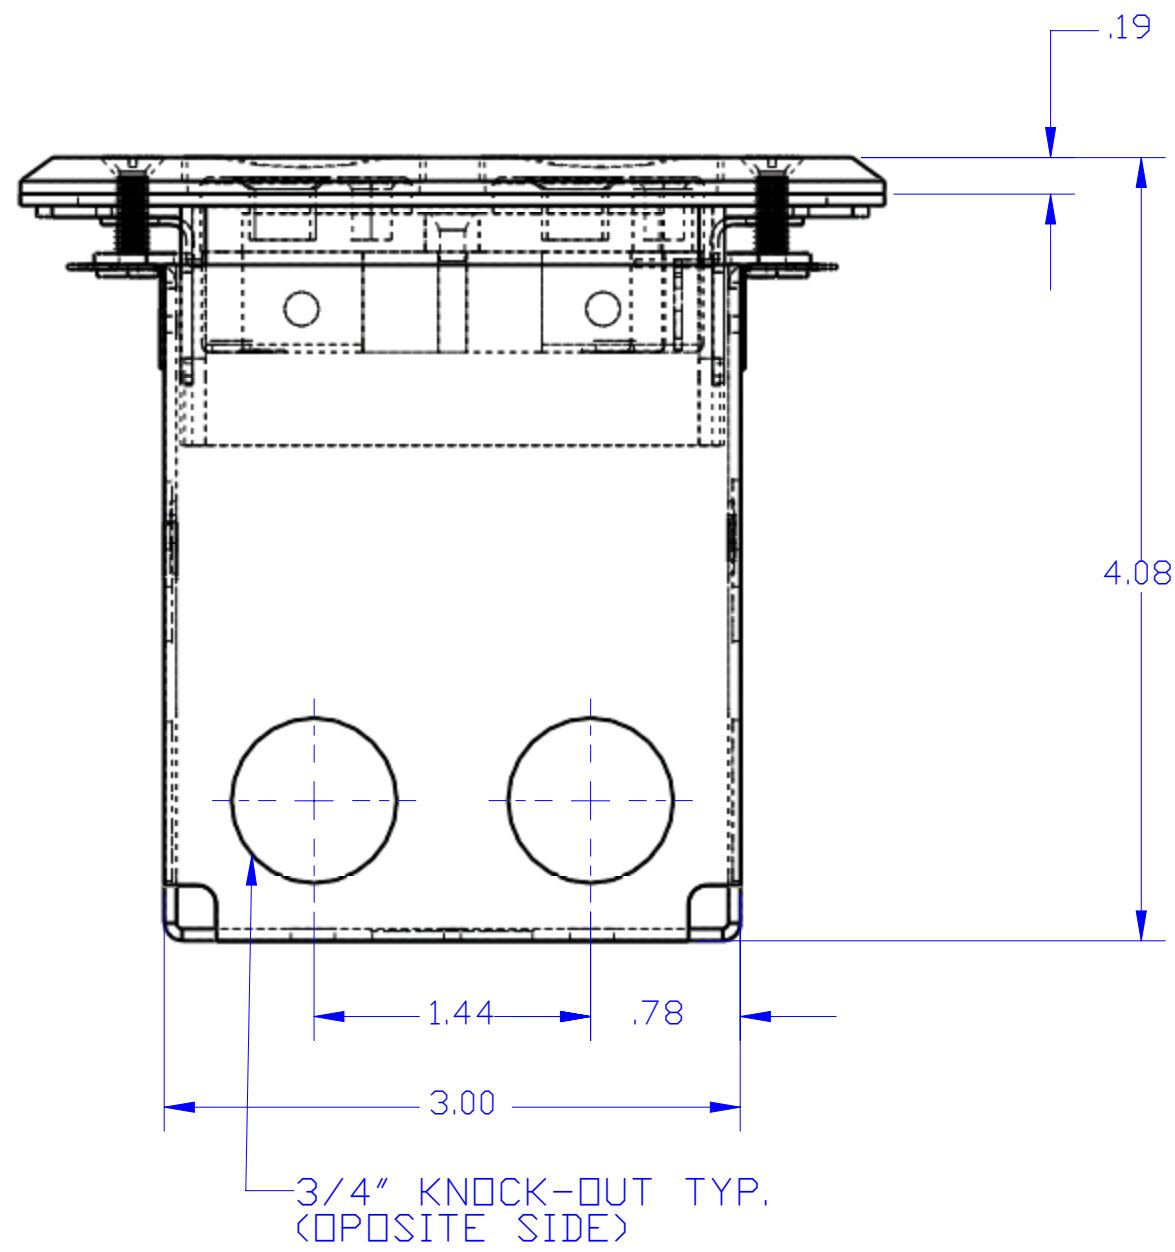

DESCRIPTION:  
 NICKEL SILVER, RECESSED FLOOR PLATE  
 ASSEMBLY (DUPLX RECEPTACLE WITH BOX)

BRASS, [2] 6-32 X .75 FLAT HEAD  
 SCREW [1.25 ALSO PROVIDED]

6212-NS PLUG

RRP-2-NS

804 DRU

NEOPRENE GASKET

RRP-2-R

STAMPED STEEL BOX

**LEW ELECTRIC FITTINGS COMPANY**  
 BRONX THE ELECTRICAL COMPANY SINCE 1901  
 960 W. St. Charles Rd. Maywood, N.J. 07083  
 PHONE: 708-345-2075

UNLESS OTHERWISE SPECIFIED:	NAME	DATE	TITLE: <b>SWB-2-NS</b>
DIMENSIONS ARE IN INCHES	DRAWN	12/1/2007	
TOLERANCES: FRACTIONAL ± ANGULAR: MACH ± BEND ± TWO PLACE DECIMAL ± THREE PLACE DECIMAL ±	P.J.G.		SIZE DWG. NO. REV <b>C</b> <b>A</b>
INTERPRET GEOMETRIC TOLERANCING PER: MATERIAL	COMMENTS:		
FINISH			WEIGHT: SHEET 5 OF 12
DO NOT SCALE DRAWING			