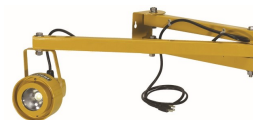

20W LED Dock Light