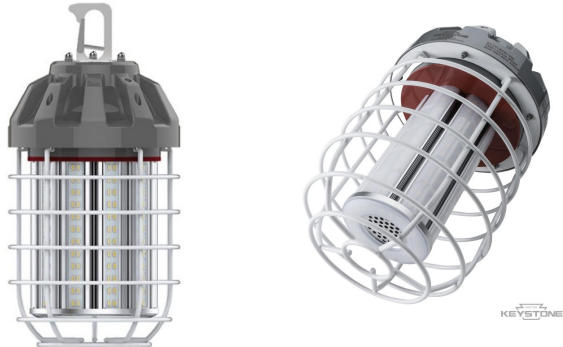

Temporary LED High Bay Fixture

- Easy to Install
- Portable and flexible
- 50,000 hour lifetime
- Suitable for construction areas and outdoor activity lighting