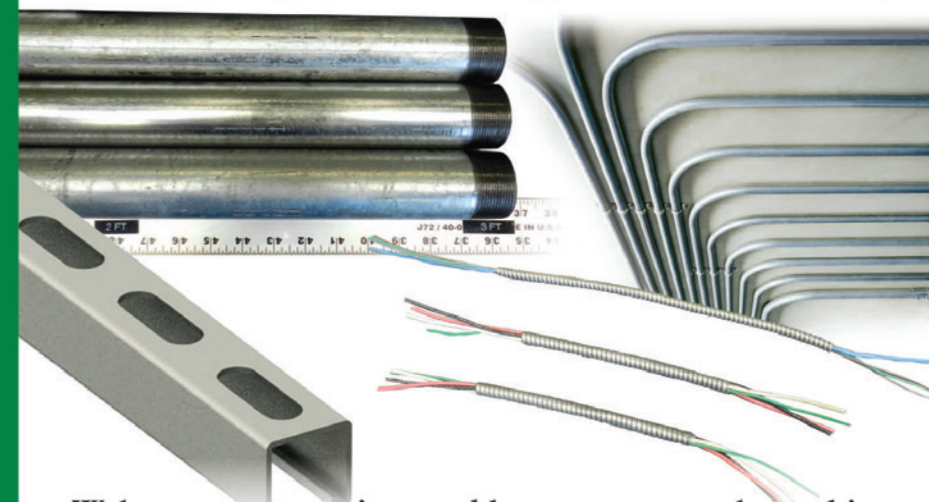

Walters
WHOLESALE ELECTRIC CO.
ELECTRICAL SUPPLIES

May 2018

Bending • Cutting • Threading

Walters saves you time and keeps your people working.

Imagine the time you will save by having Walters **bend** your pipe; **cut** your MC cable, whips and strut; and **thread** and cut your pipe and nipples, all before it is delivered to your jobsite! Eliminate errors, reduce scrap, increase labor productivity and work flow efficiency by having Walters deliver these time-saving solutions. Visit www.walterswholesale.com/pipe-bending for more details.