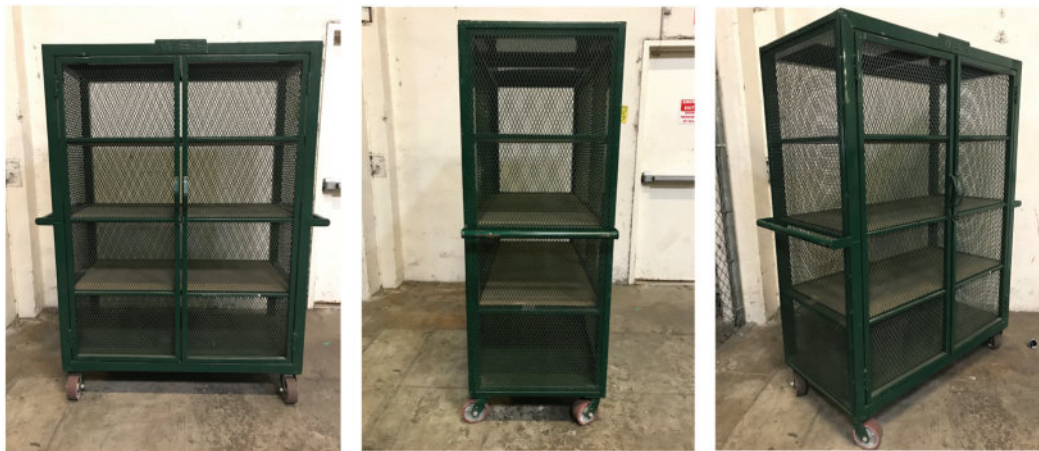

NOW IN STOCK!

**WINDOW CRIMPS
with SURE GRIP**

Compatible with aluminum or copper conductors

**The dimensions of the cages are:
60"H x 48"W x 24"D with (4) shelves
Eclipse Id: .507981**

**Let Walters keep
your material safe with
onsite **JOB CAGES.****