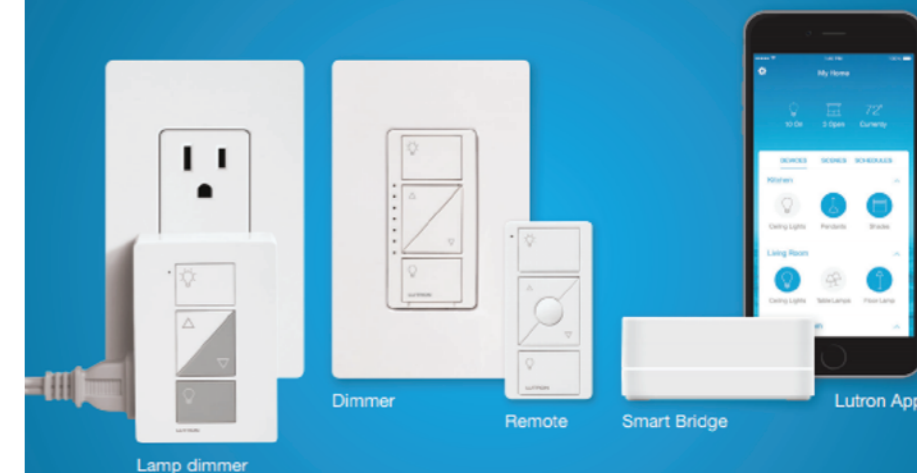

Caséta is a smart lighting control system that is a great solution for giving any client smart lighting control.

REGULAR BULBS  
MADE SMART

SMART LIGHTING  
CONTROL  
ANYWHERE YOU GO

CONTROL BY  
VOICE OR TOUCH